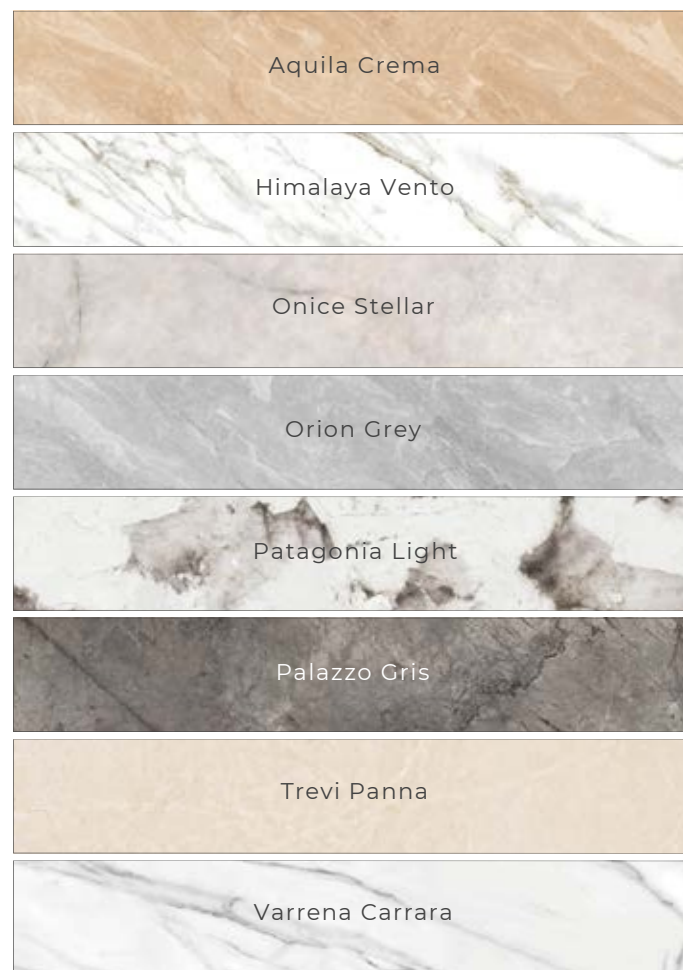

280X120CM

MARBLE

COLLECTIONS

Wall : Onice Stellar

The 280 x 120 cm format is the perfect fit for residential, both landed and high rise. It helps reduce the amount of cutting process, resulting in fewer wasted QUADRA slabs.

COLOR SHADE VARIATION GUIDE :

V1 - Uniform
Minimal differences between pieces of the same production run.

V2 - Slight
Clearly distinguishable differences in texture and/or pattern, with similar colors.

V3 - Moderate
The number of colors on each piece vary greatly significantly, but they do not differ greatly between pieces.

V4 - Substantial
Random color differences from piece to piece so that one piece may have totally different colors from another piece.