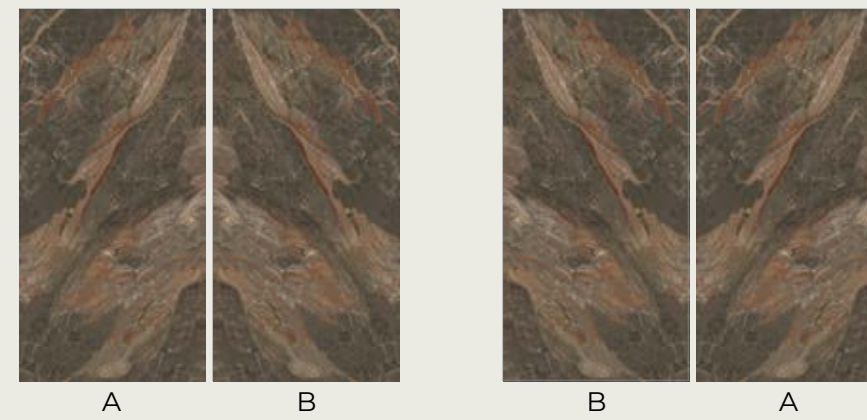

ETNA SCURO (320 X 160CM) - ENDMATCH LOOP 360

Endmatch Special Features :

XLOOP 360

Face 1 Face 2 Face 3 Face 1

AZURE LAGOON (320 X 160CM) - BOOKMATCH

A B B A

ETNA SCURO (320 X 160CM) - BOOKMATCH

A B B A