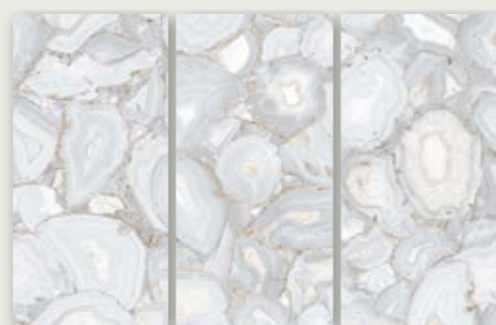

AGATA NEVE

SIZE
320X160 CM

FINISH
Shiny Polished

THICKNESS
12MM

FEATURE
Endmatch Loop 360 & Bookmatch

BODY
White

LOOKS
Precious

Available in : 3 Faces

Wall : Agata Neve