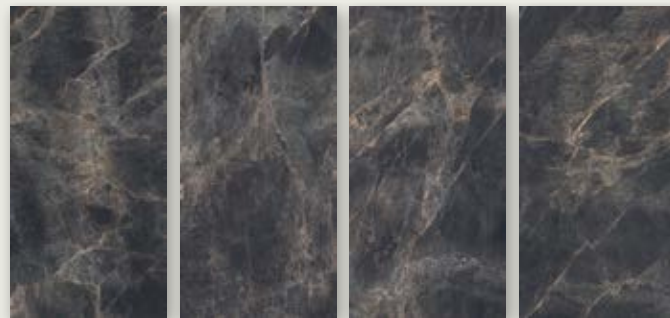

FINISH
Shiny Polished

THICKNESS
9MM

FEATURE
-

BODY
Normal

LOOKS
Marble

Available in : 4 Faces

Available in : 4 Faces

MARQUINA NOIR