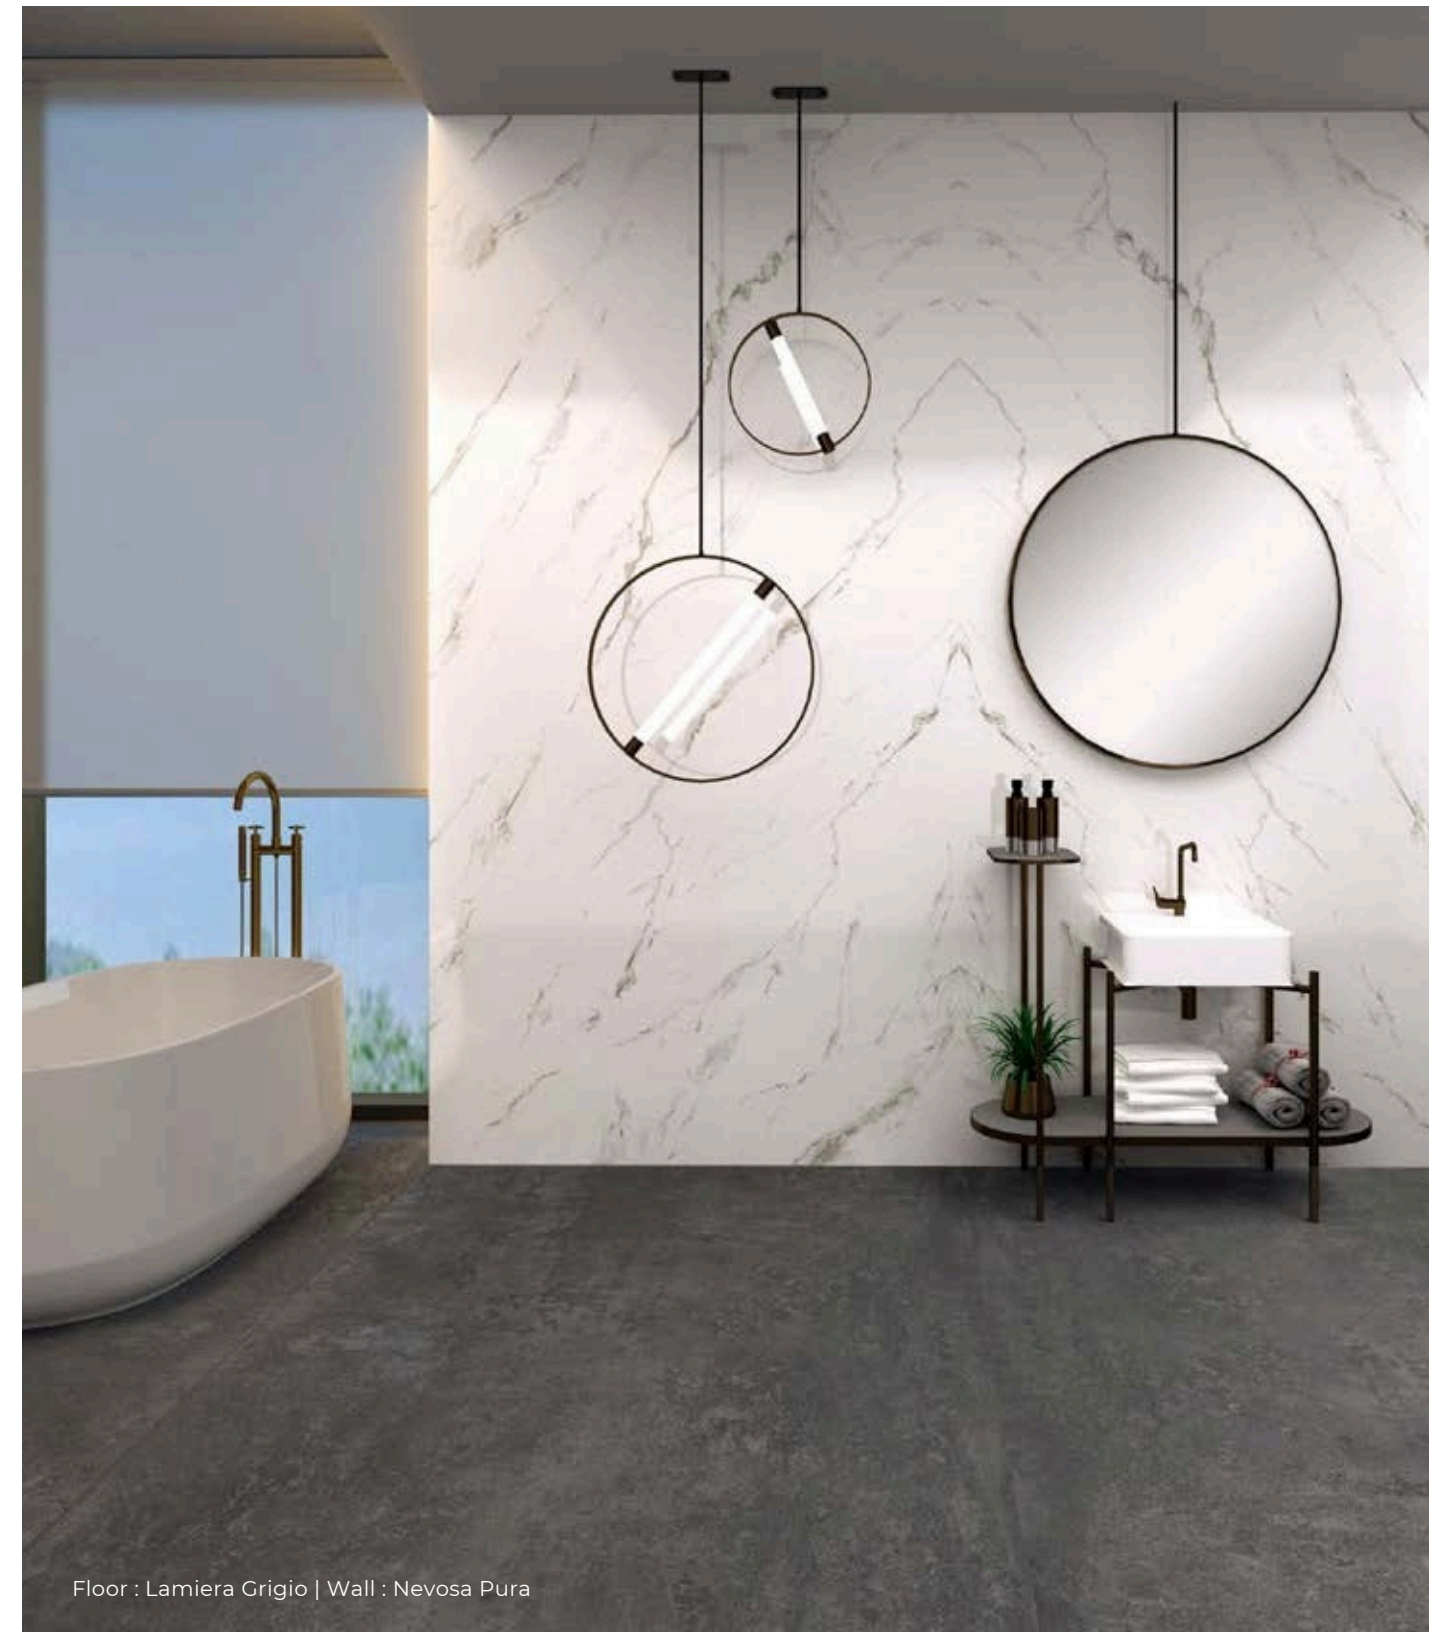

320X160CM
 METAL
 COLLECTIONS

Floor : Lamiera Grigio | Wall : Nevosa Pura

LIFETIME APPEAL

The design of the Metal look by QUADRA was influenced by the historical significance of iron and bronze in the development of human civilization. Iron once marked the beginning of a Modern Era while bronze found itself as part of a more sophisticated part of society - art.