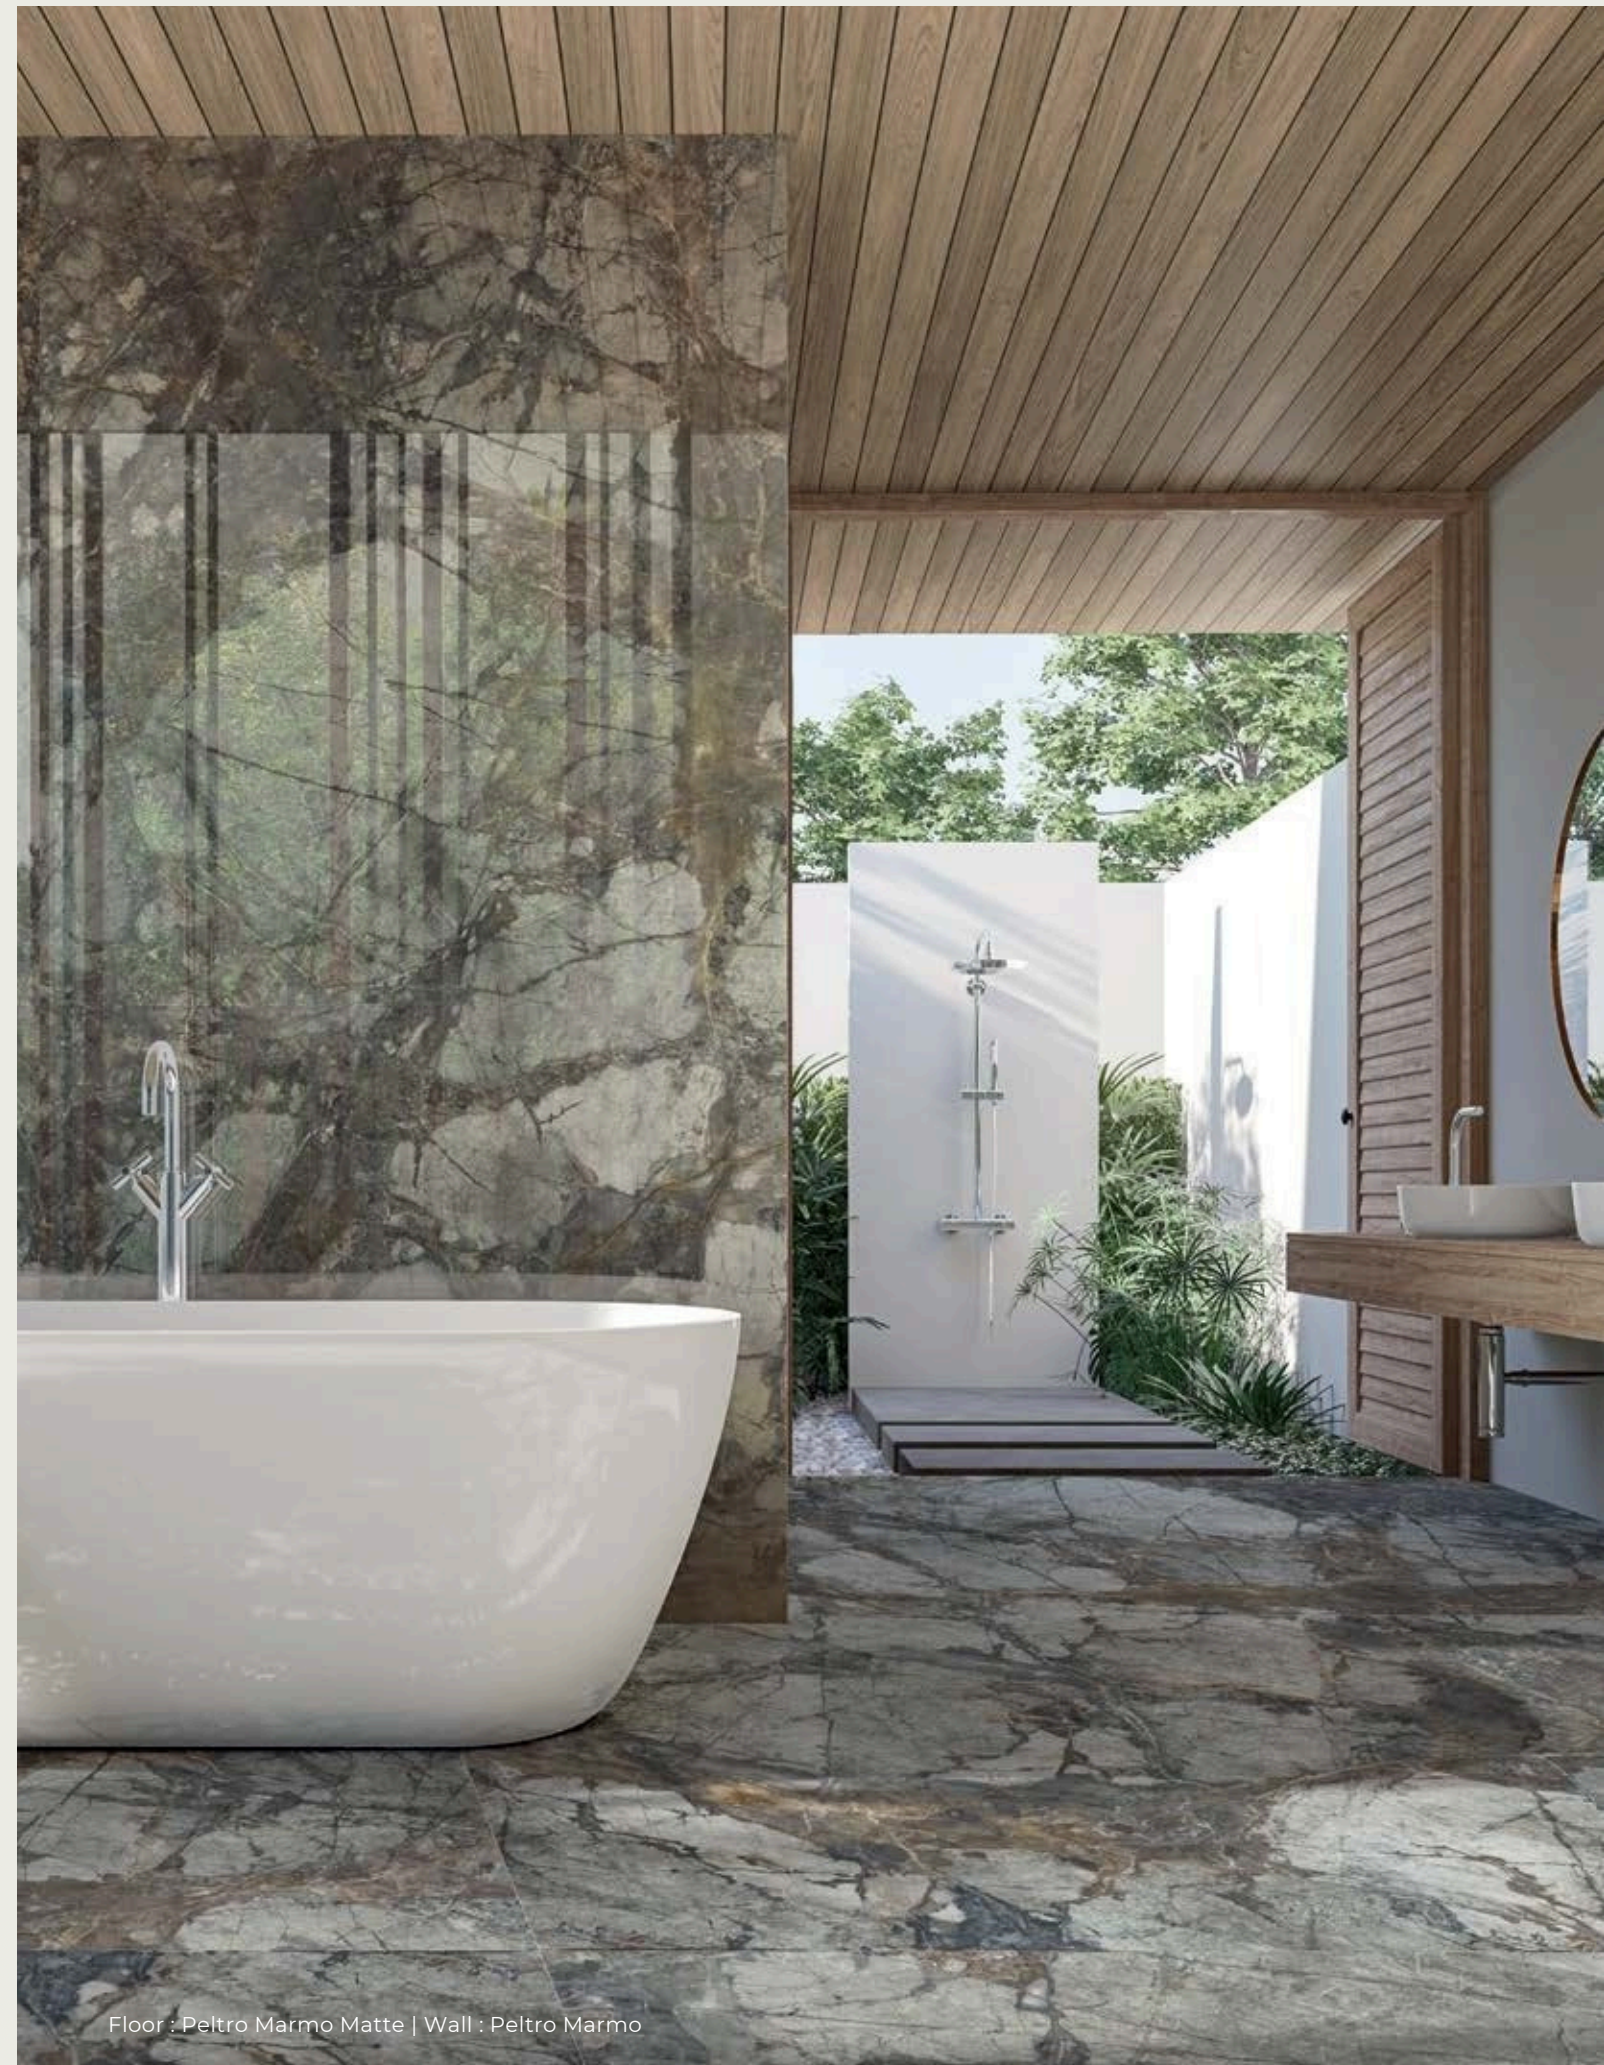

PELTRO MARMO

SIZE
240X120_{CM}

FINISH
Shiny Polished

THICKNESS
9MM

FEATURE
-

BODY
Normal

LOOKS
Fusion

*Also available in :
Peltro Marmo Matte (Luxurious)*

Available in : 3 Faces