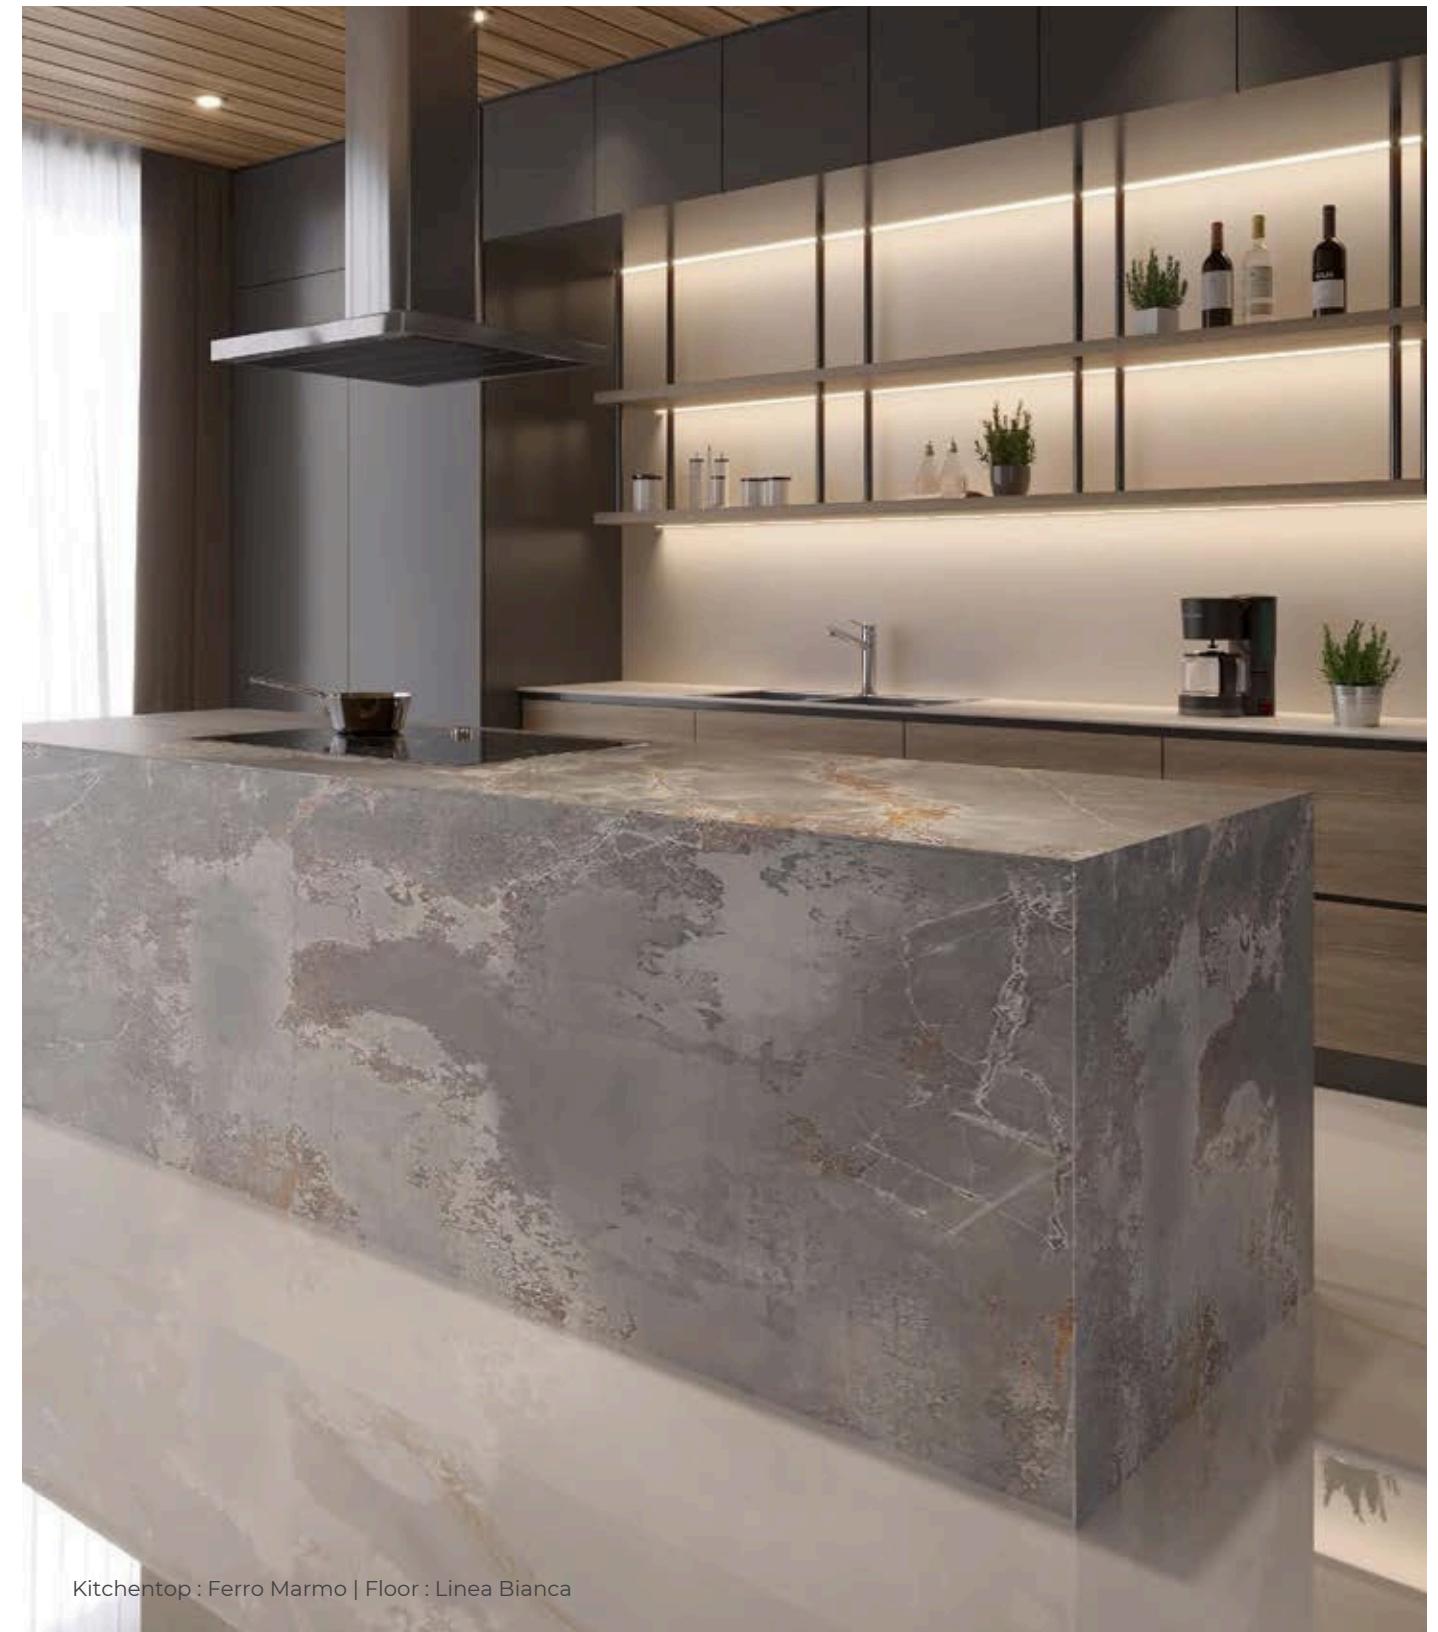

320X160CM

FUSION

COLLECTIONS

Kitchentop : Ferro Marmo | Floor : Linea Bianca

ONE-OF-A-KIND

Nature offers a plethora of stunning beauty that never fails to inspire us. At QUADRA, we combine these natural inspirations with human creativity, imagination, and a burning desire to redefine the beauty of nature. We use the latest technology to bring these visions to life. Imagine the breath-taking beauty of grey natural marble, with intricate rust-coloured iron veins that cannot be found anywhere else but in our QUADRA products. Our unique marble designs will surely add a touch of elegance to any space.

COLOR SHADE VARIATION GUIDE :

V1 - Uniform
Minimal differences between pieces of the same production run.

V2 - Slight
Clearly distinguishable differences in texture and/or pattern, with similar colors.

V3 - Moderate
The number of colors on each piece vary greatly significantly, but they do not differ greatly between pieces.

V4 - Substantial
Random color differences from piece to piece so that one piece may have totally different colors from another piece.