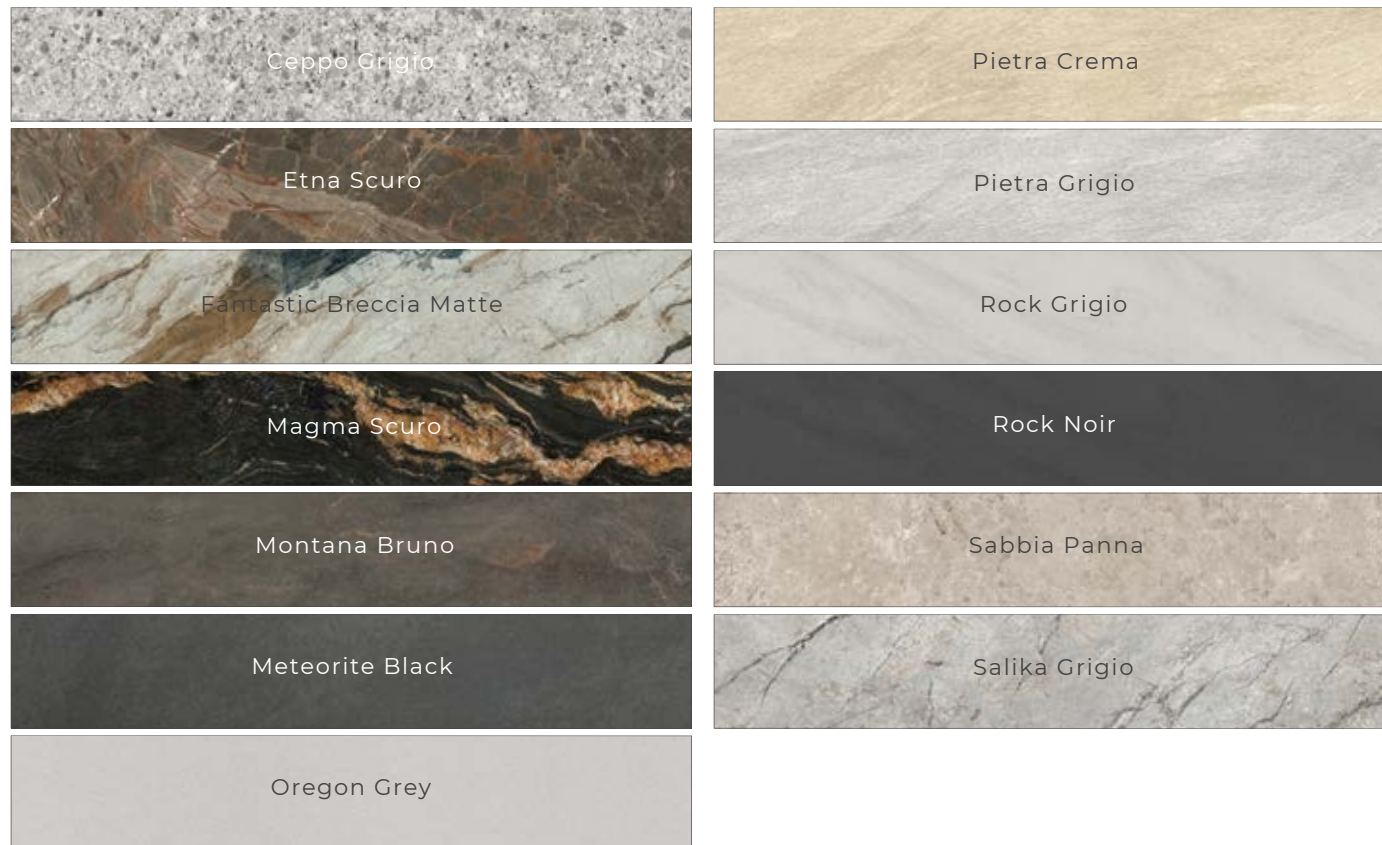

COLLECTIONS

Tabletop: Fantastic Breccia Matte

CONTEMPORARY FEELING

Bring a luxury of unmatched beauty into your home with the Stone collection by Quadra. It reflects the desire for a natural feel combined with sophisticated attributes. Solid, durable, and rugged by nature, yet refined by advanced technology.