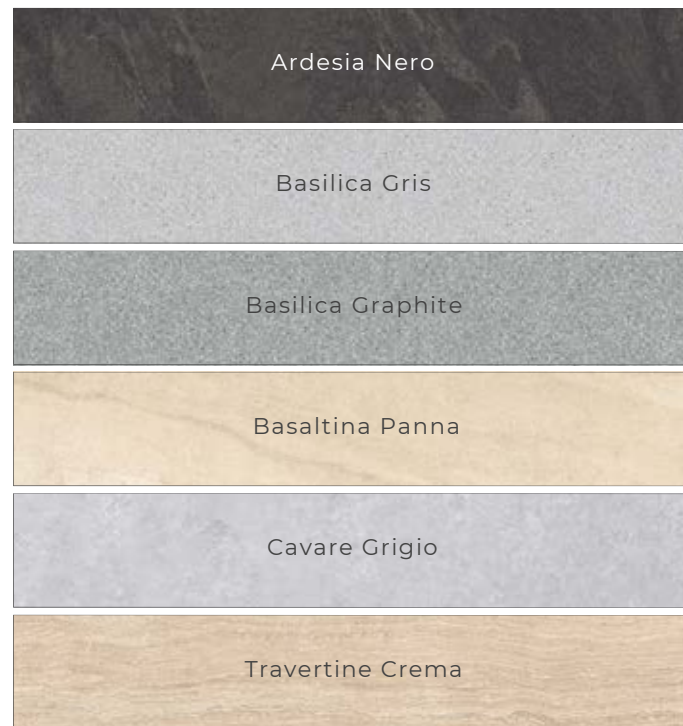

240X120CM

STONE

COLLECTIONS

COLOR SHADE VARIATION GUIDE :

V1 - Uniform
Minimal differences between pieces of the same production run.

V2 - Slight
Clearly distinguishable differences in texture and/or pattern, with similar colors.