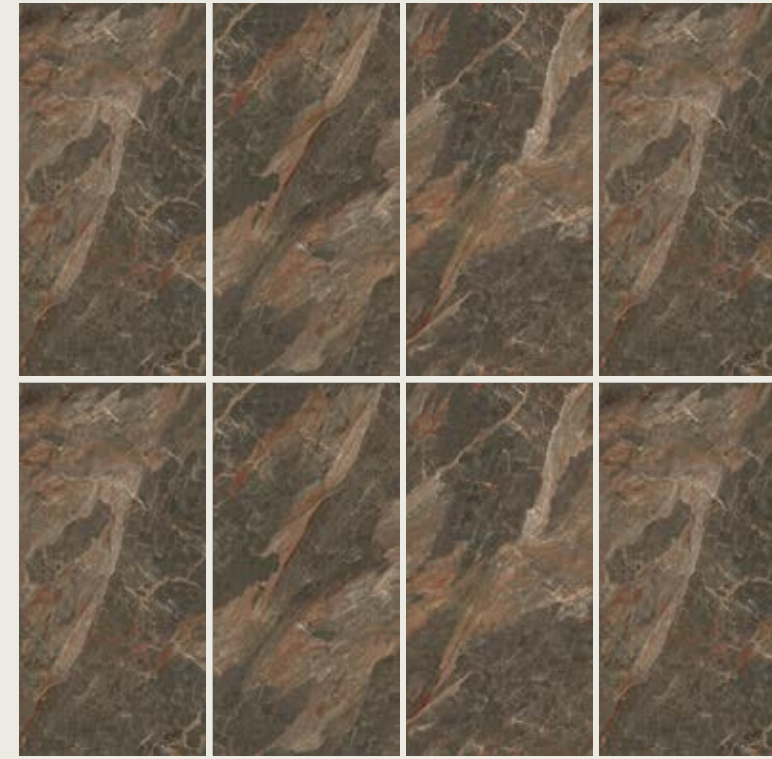

A   B   B   A

Face 1   Face 2   Face 3   Face 1

Endmatch Special Features :

XLOOP 360

ETNA SCURO (320 X 160CM) - ENDMATCH LOOP 360