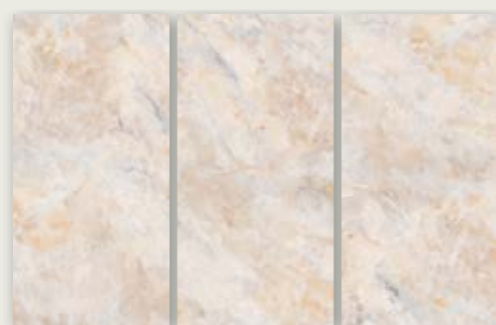

LOOKS
Marble

Available in : 3 Faces

Floor : Onice Solare

DAINO ROYALE

SIZE
320X160 CM

FINISH
Shiny Polished

THICKNESS
12MM

FEATURE
-