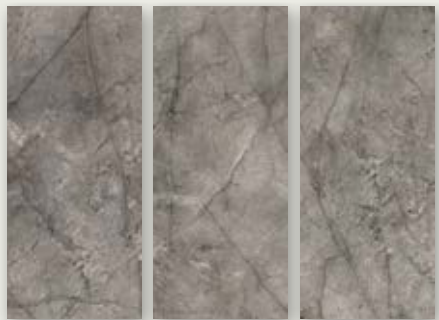

PALAZZO GRIS

SIZE
280X120 CM

FINISH
Shiny Polished

THICKNESS
9MM

FEATURE
Endmatch

BODY
Normal

LOOKS
Marble

Available in : 3 Faces

Floor : Palazzo Gris