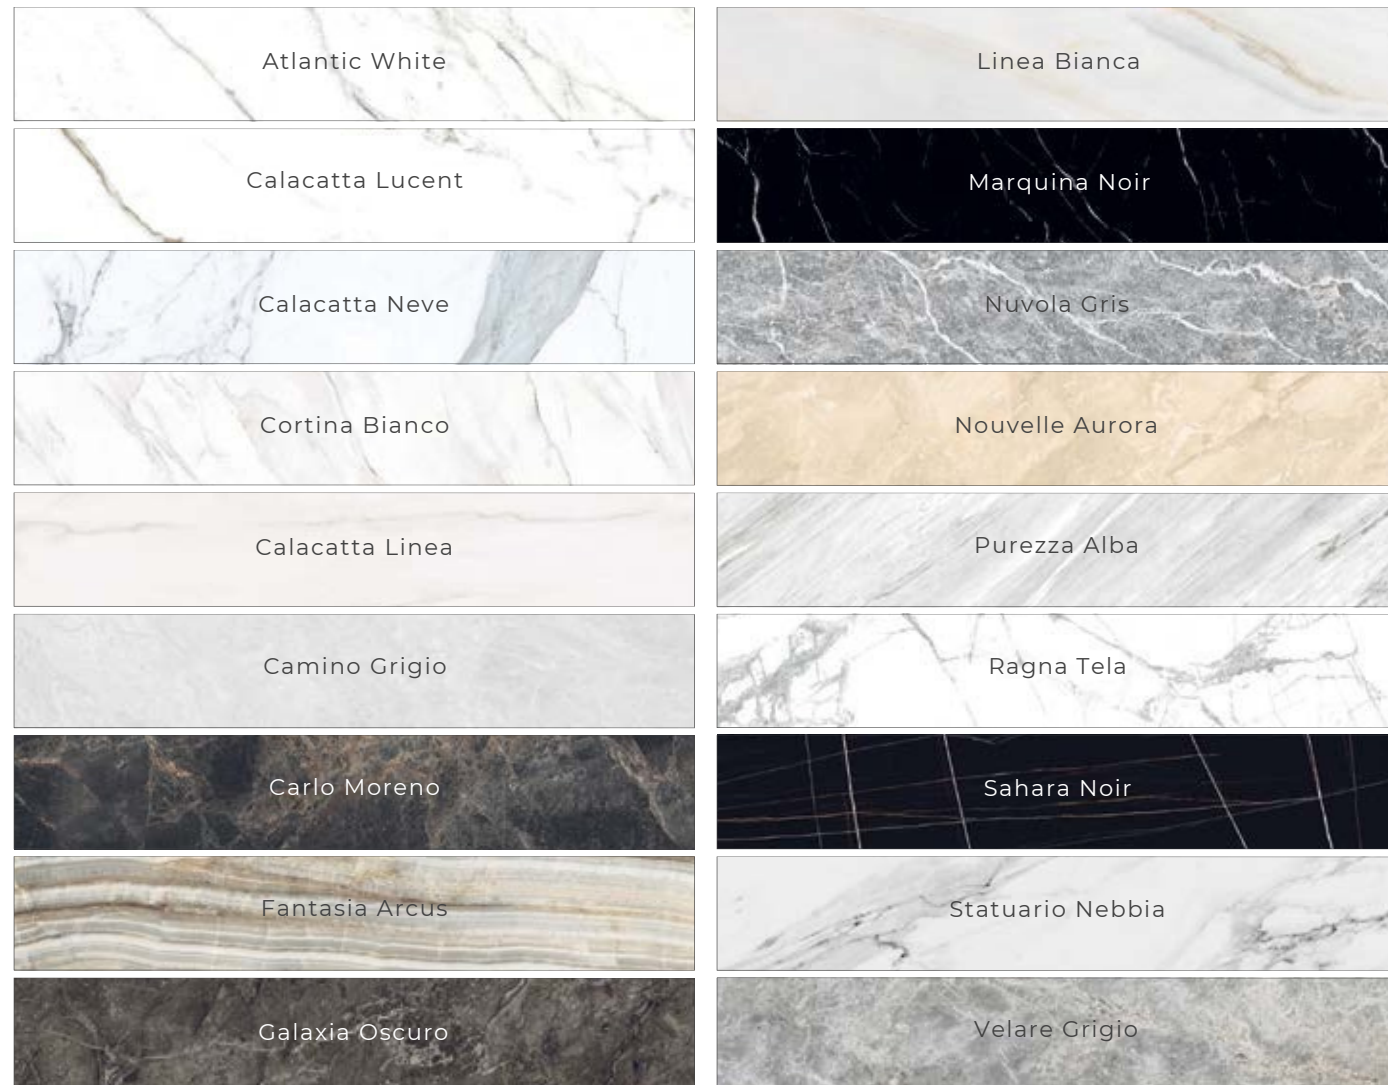

COLOR SHADE VARIATION GUIDE :

-  **V1 - Uniform**
Minimal differences between pieces of the same production run.
-  **V2 - Slight**
Clearly distinguishable differences in texture and/or pattern, with similar colors.