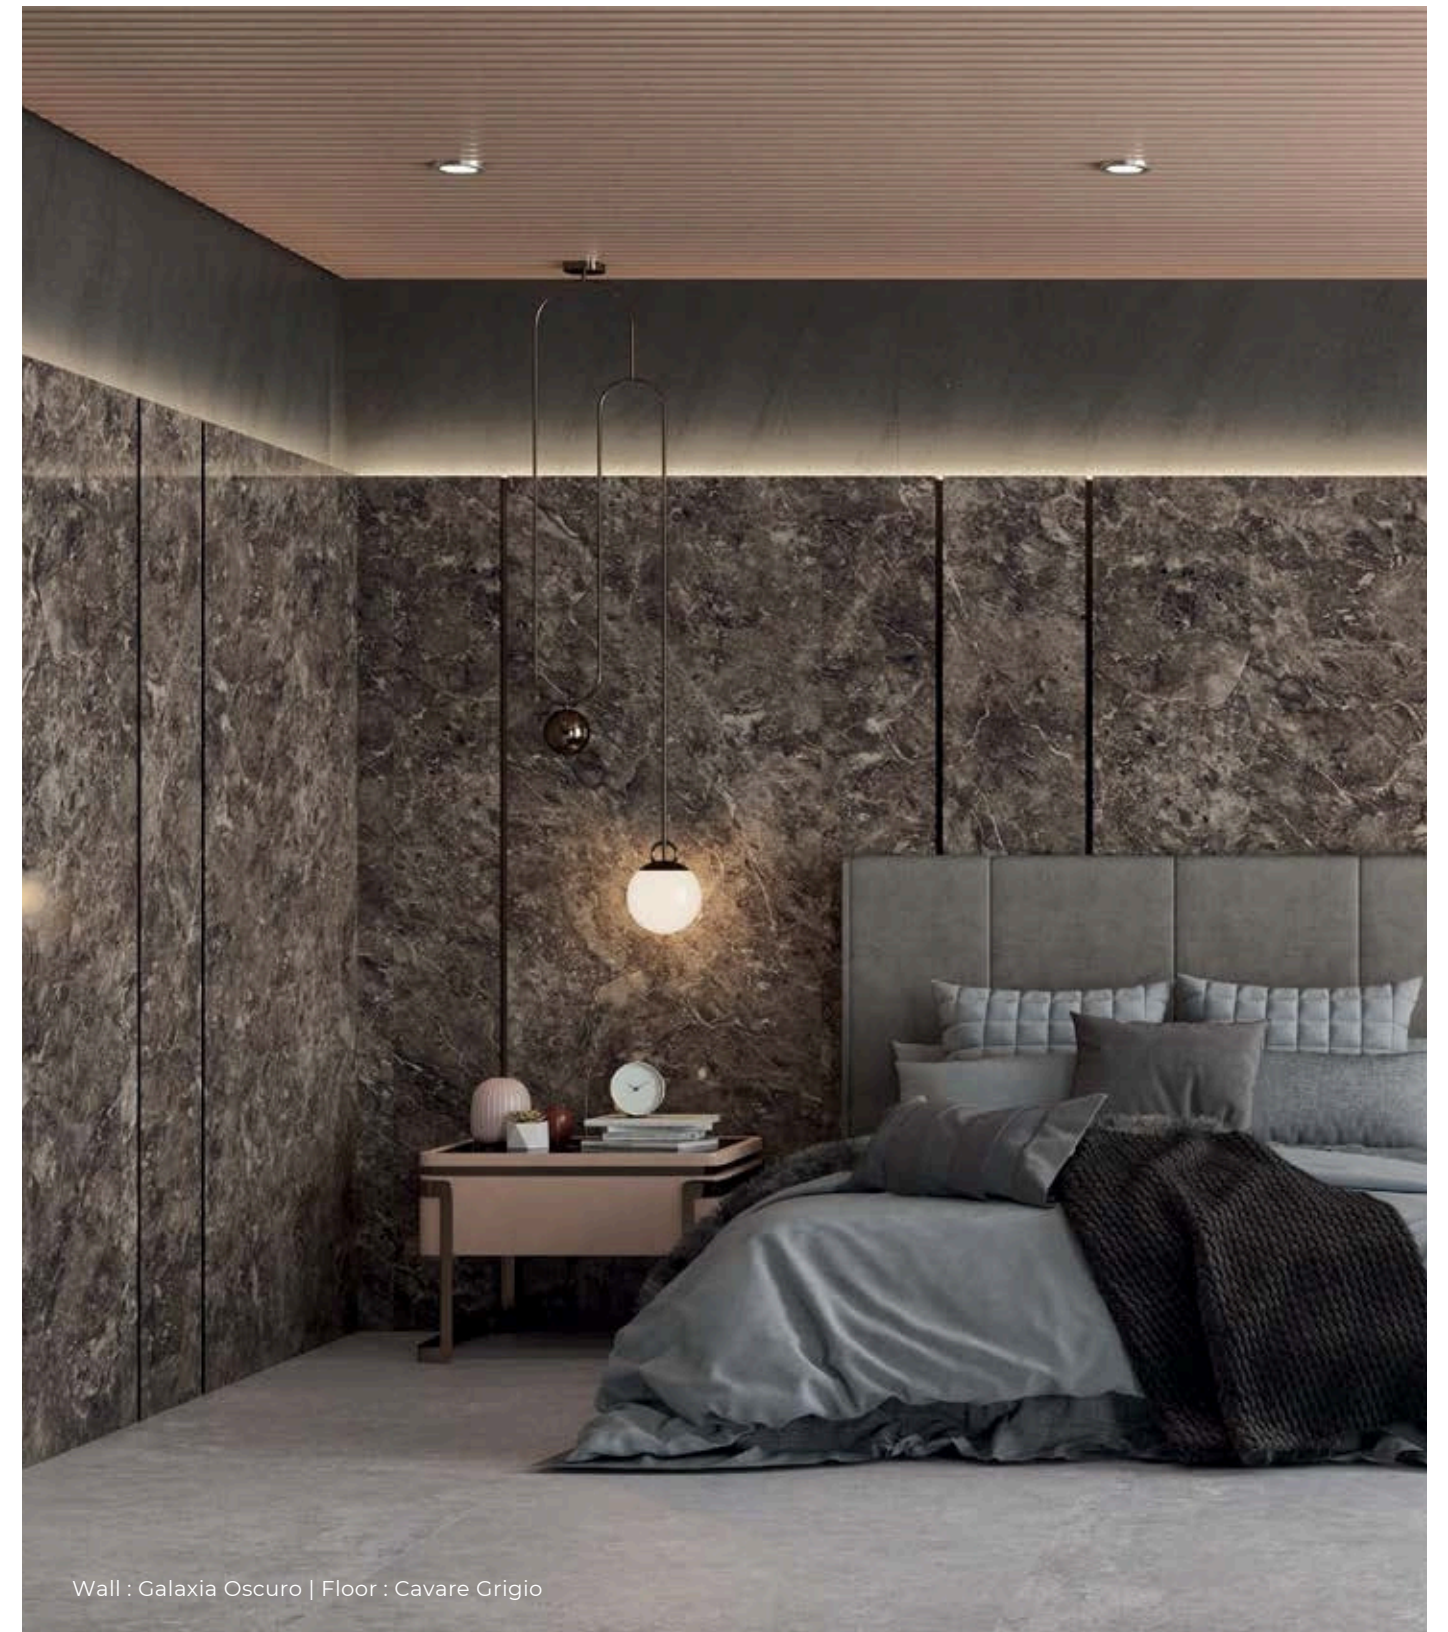

THICKNESS
9MM

FEATURE
Endmatch Loop 360

BODY
Normal

LOOKS
Fusion

Available in : 3 Faces

240X120CM

MARBLE

COLLECTIONS