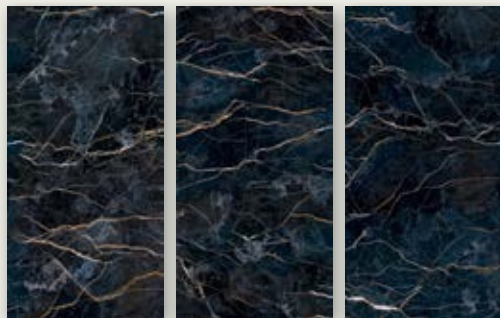

TUONO BLU

SIZE
240X120_{CM}

FINISH
Shiny Polished

THICKNESS
9MM

FEATURE
-

BODY
Normal

LOOKS
Fusion

Available in : 3 Faces