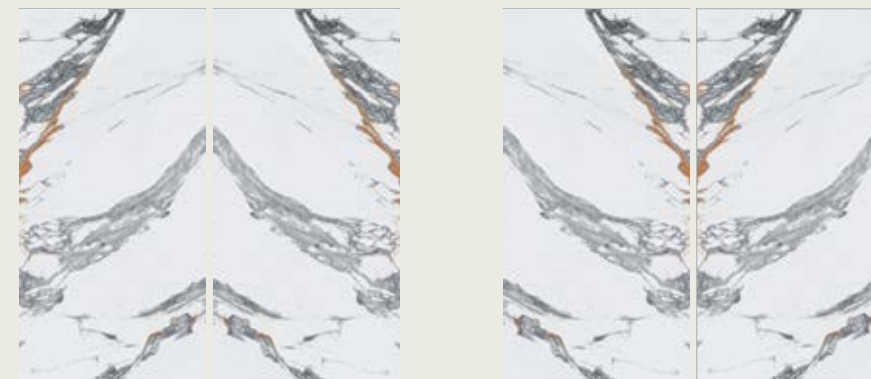

Endmatch Special Features :

XLOOP 360

ARABESCATO GOLD (320 X 160CM) - BOOKMATCH