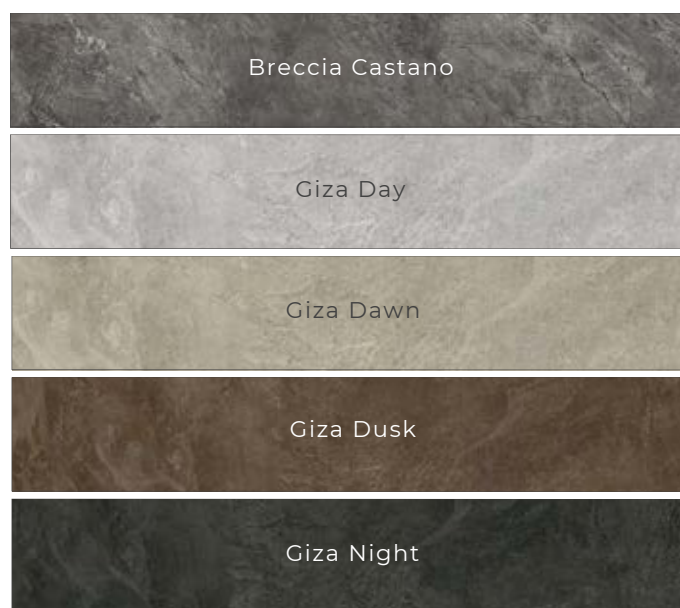

FINISH
Shiny Polished

THICKNESS
9MM

FEATURE
Endmatch Loop & Bookmatch

BODY
Normal

LOOKS
Marble

Available in : 4 Faces

Wall : Varrena Carrara | Floor : Terra Mater Xtra

280X120CM
 |
STONE
 COLLECTIONS