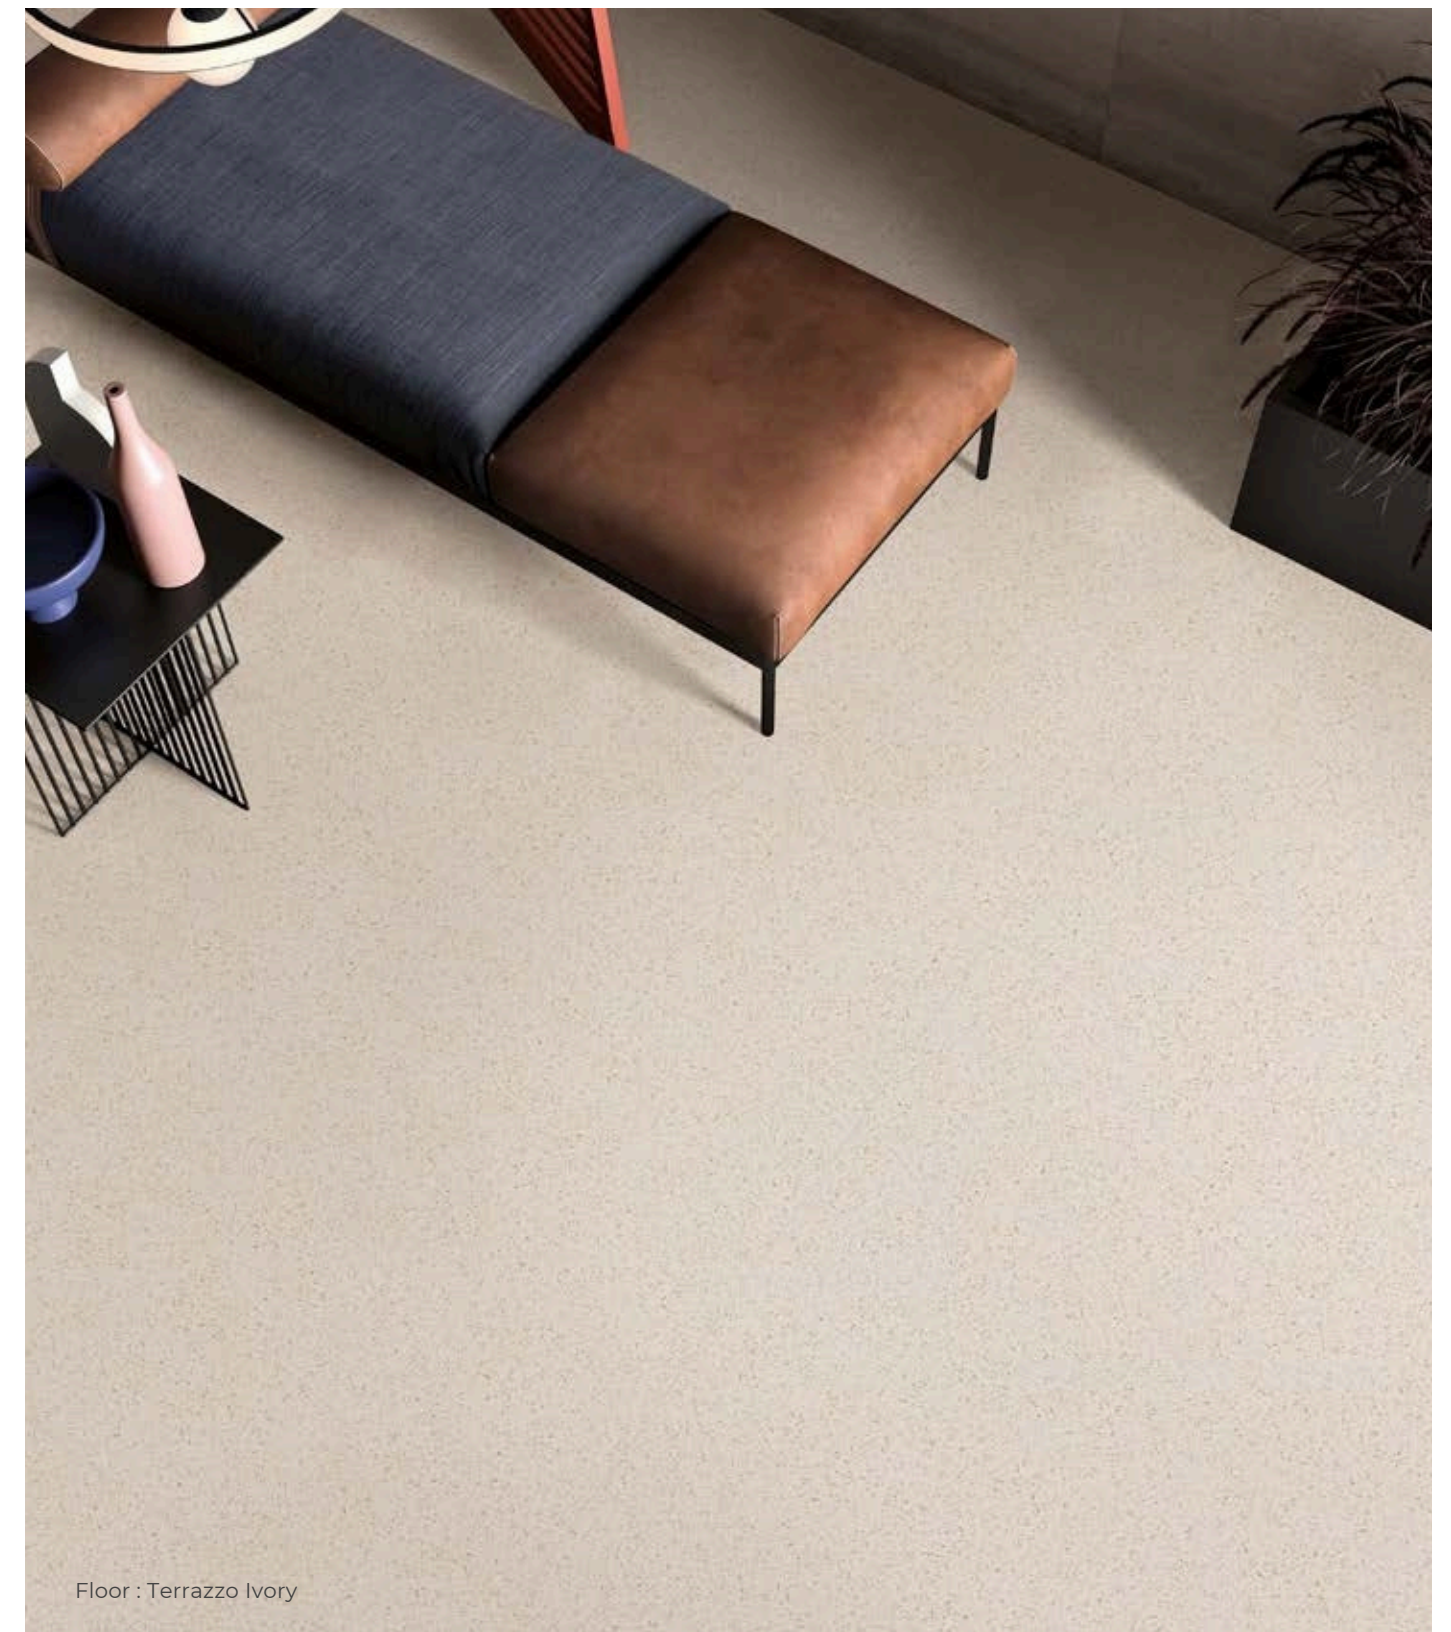

THICKNESS
9MM

FEATURE
-

BODY
Normal

LOOKS
Marble

Available in : 8 Faces

120X120CM

STONE

COLLECTIONS