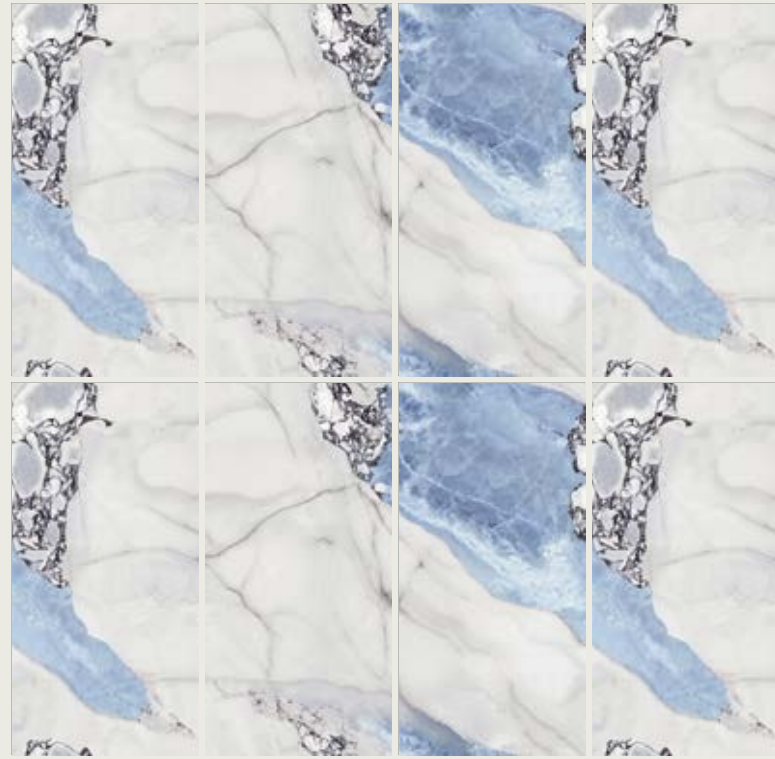

Endmatch Special Features :

XLOOP 360

ARABESCATO GOLD (320 X 160CM) - BOOKMATCH

A B B A

AZURE LAGOON (320 X 160CM) - ENDMATCH LOOP 360

Endmatch Special Features :

XLOOP 360

Face 1 Face 2 Face 3 Face 1