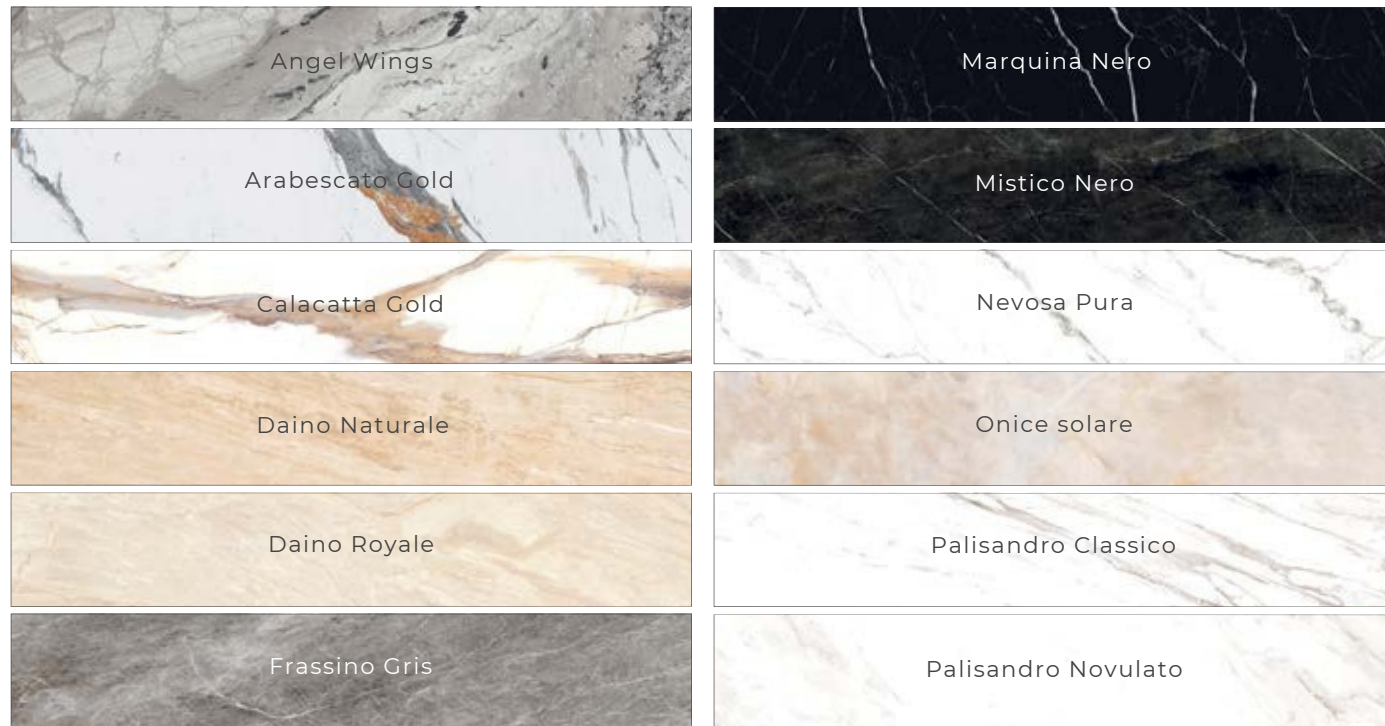

COLLECTIONS

TIMELESS LUXURY

Marble has a timeless elegance that may offer a sense of elegance to any space as well as the exterior surface of a structure. The Quadra Marble collection reflects the most fascinating natural marbles from throughout the world, from colors to veins.