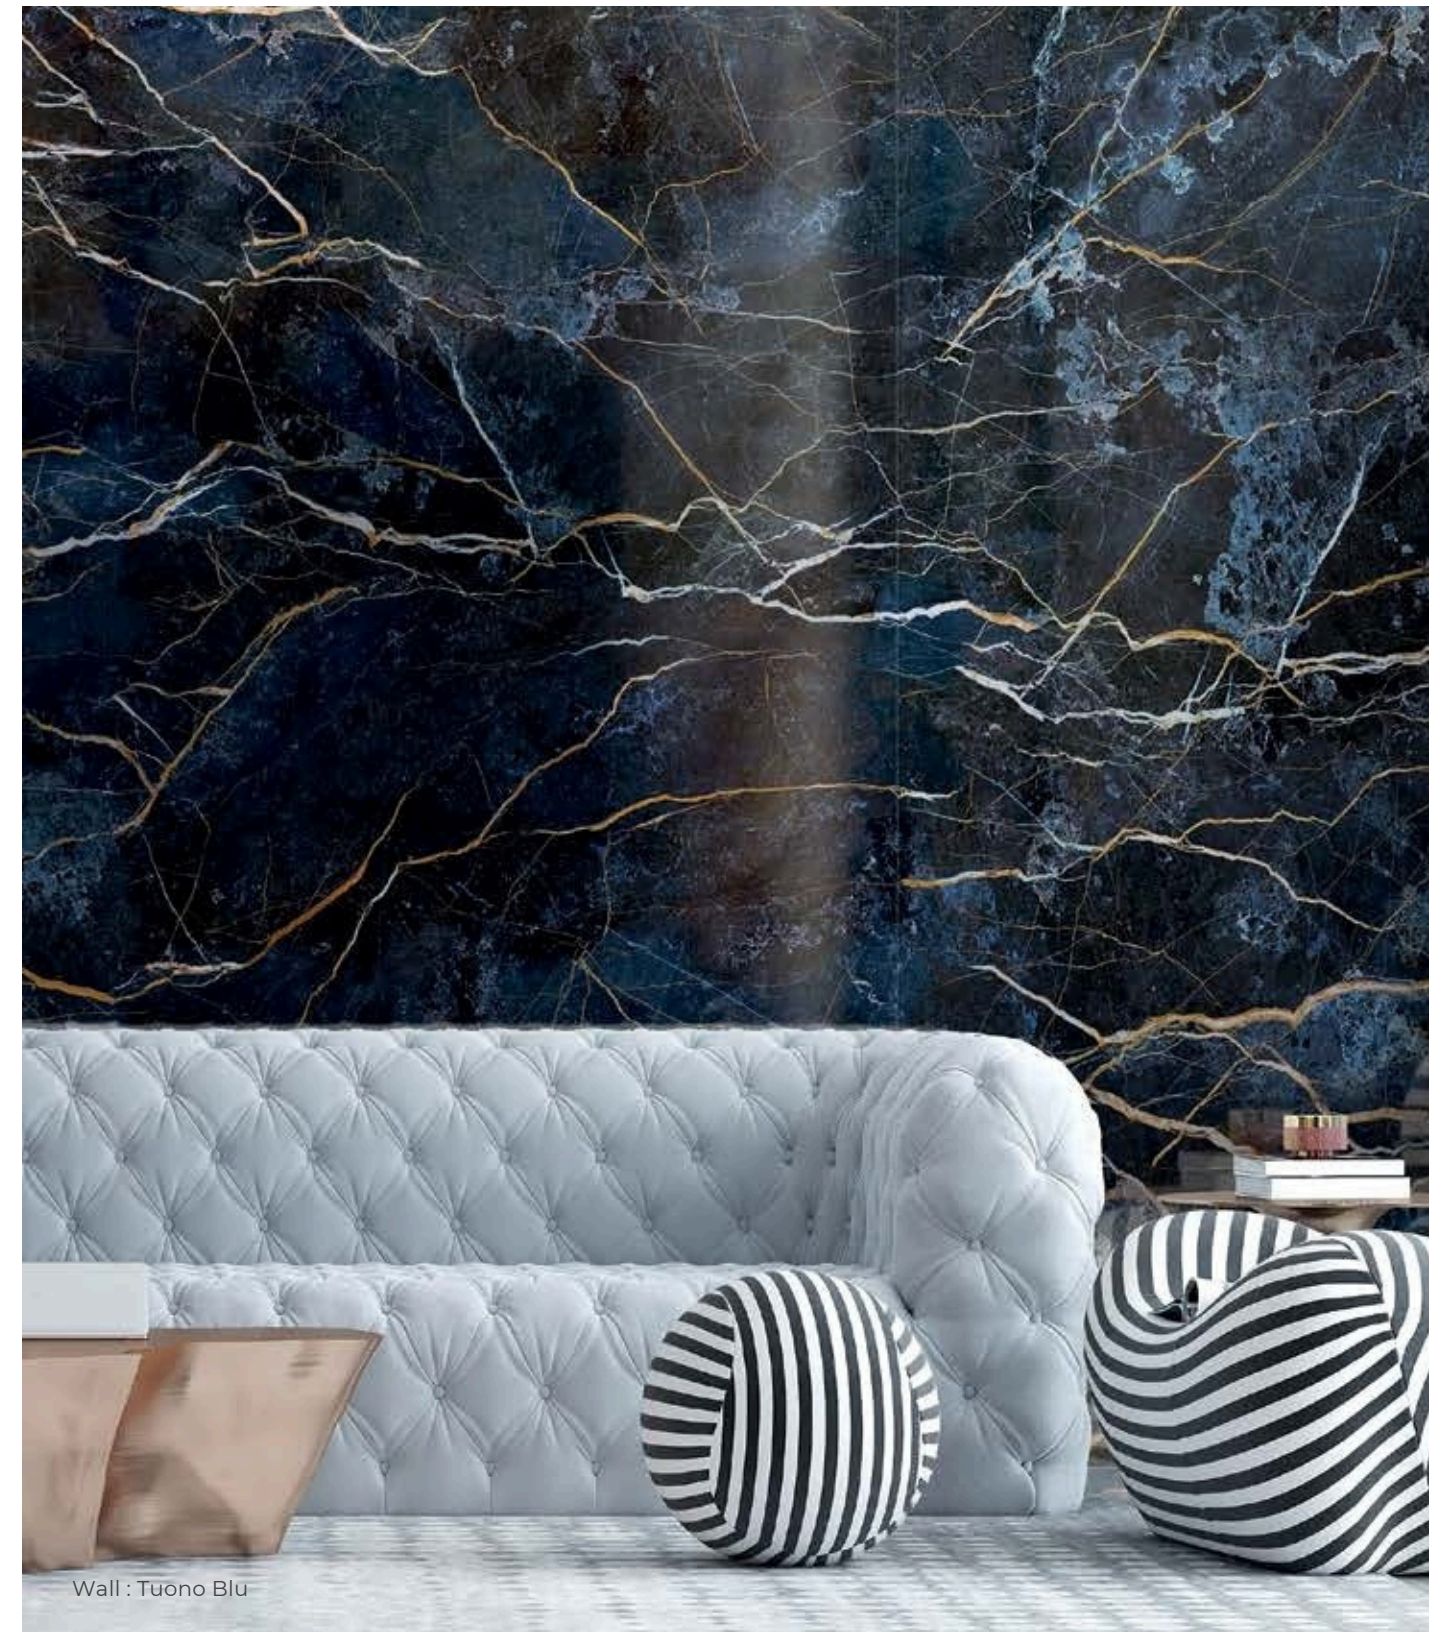

FEATURE
-

BODY
Normal

LOOKS
Stone

Available in : 3 Faces

Available in : 3 Faces

240X120CM
 |
FUSION
 COLLECTIONS

Wall : Tuono Blu

COLOR SHADE VARIATION GUIDE :