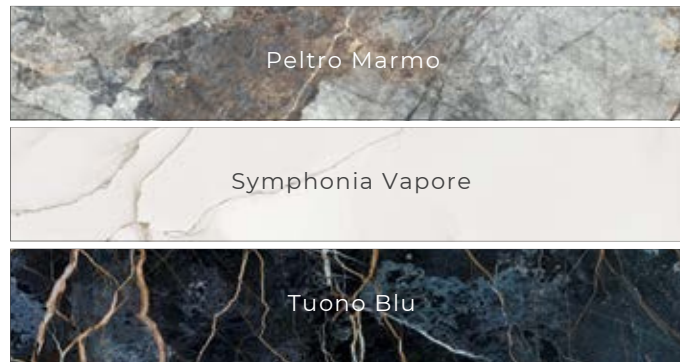

FEATURE
-

BODY
Normal

LOOKS
Stone

Available in : 3 Faces

Available in : 3 Faces

240X120CM
 |
FUSION
 COLLECTIONS

Wall : Tuono Blu

COLOR SHADE VARIATION GUIDE :