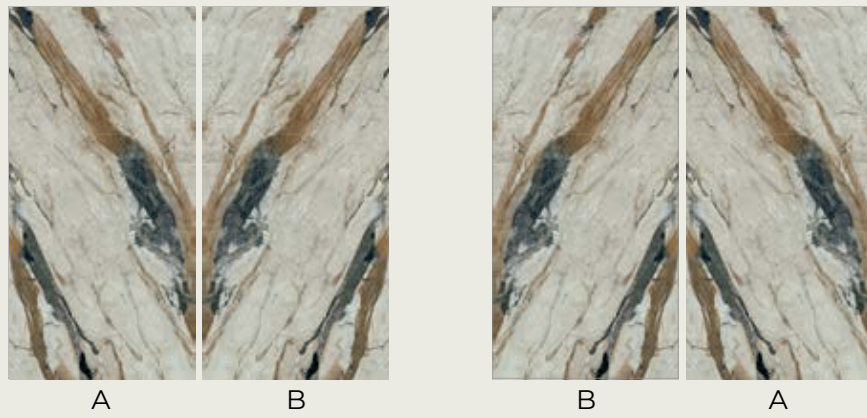

FANTASTIC BRECCIA MATTE (320 X 160CM) - BOOKMATCH

SODALITE BLUE (320 X 160CM) - ENDMATCH LOOP 360

Endmatch Special
Features :

XLOOP 360

AGATA NEVE (320 X 160CM) - ENDMATCH LOOP 360

Endmatch Special Features :