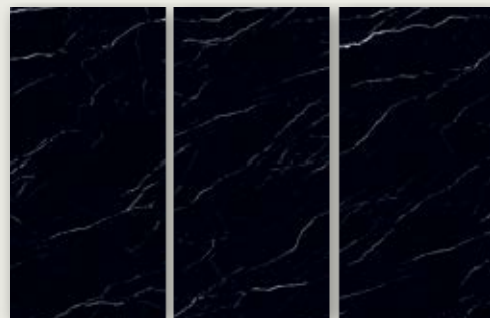

MARQUINA NERO

SIZE
320X160 CM

FINISH
Shiny Polished

THICKNESS
12MM

FEATURE
-

BODY
Colored

LOOKS
Marble

*Also available in :
Marquina Nero Matte (Lite)*

Available in : 3 Faces