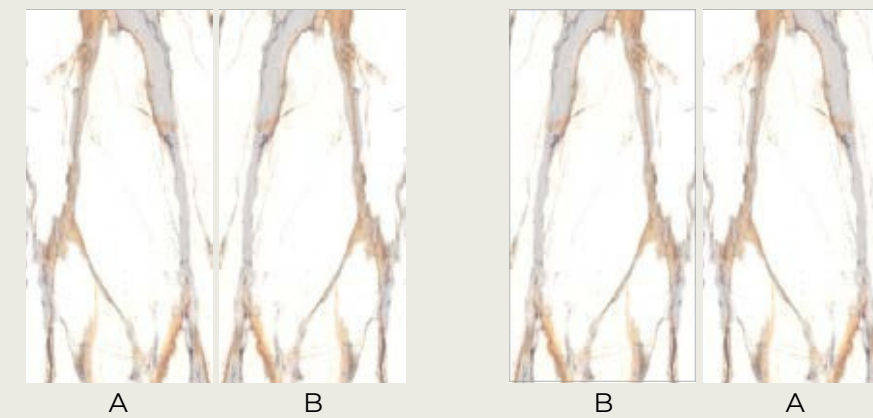

XLOOP

**also available in
Calacatta Gold Matte*

Endmatch Special
Features :

NEVOSA PURA (320 X 160CM) - ENDMATCH LOOP

XLOOP

CALACATTA GOLD (320 X 160CM) - BOOKMATCH

**also available in
Calacatta Gold Matte*