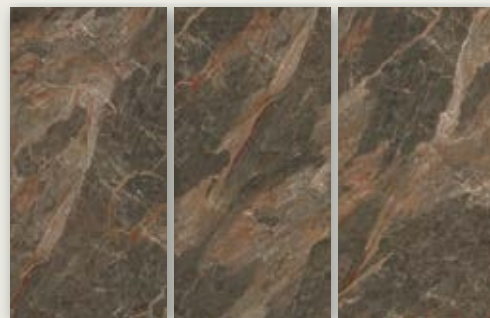

ETNA SCURO

SIZE
320X160 CM

FINISH
Luxurious Matte

THICKNESS
12MM

FEATURE
Endmatch Loop 360 & Bookmatch

BODY
Colored

LOOKS
Stone

Available in : 3 Faces