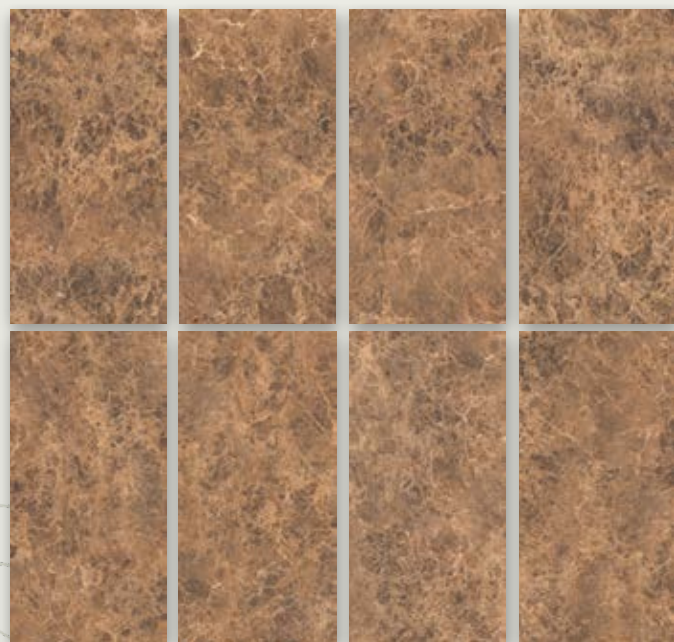

EMPERADOR MAROON

SIZE
160X80 CM

FINISH
Shiny Polished

THICKNESS
9MM

FEATURE
-

BODY
Normal

LOOKS
Marble

Available in : 8 Faces