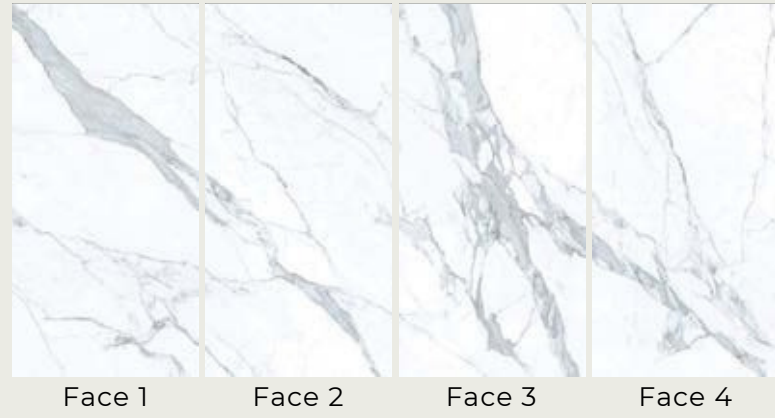

CALACATTA NEVE (240 X 120CM) - ENDMATCH