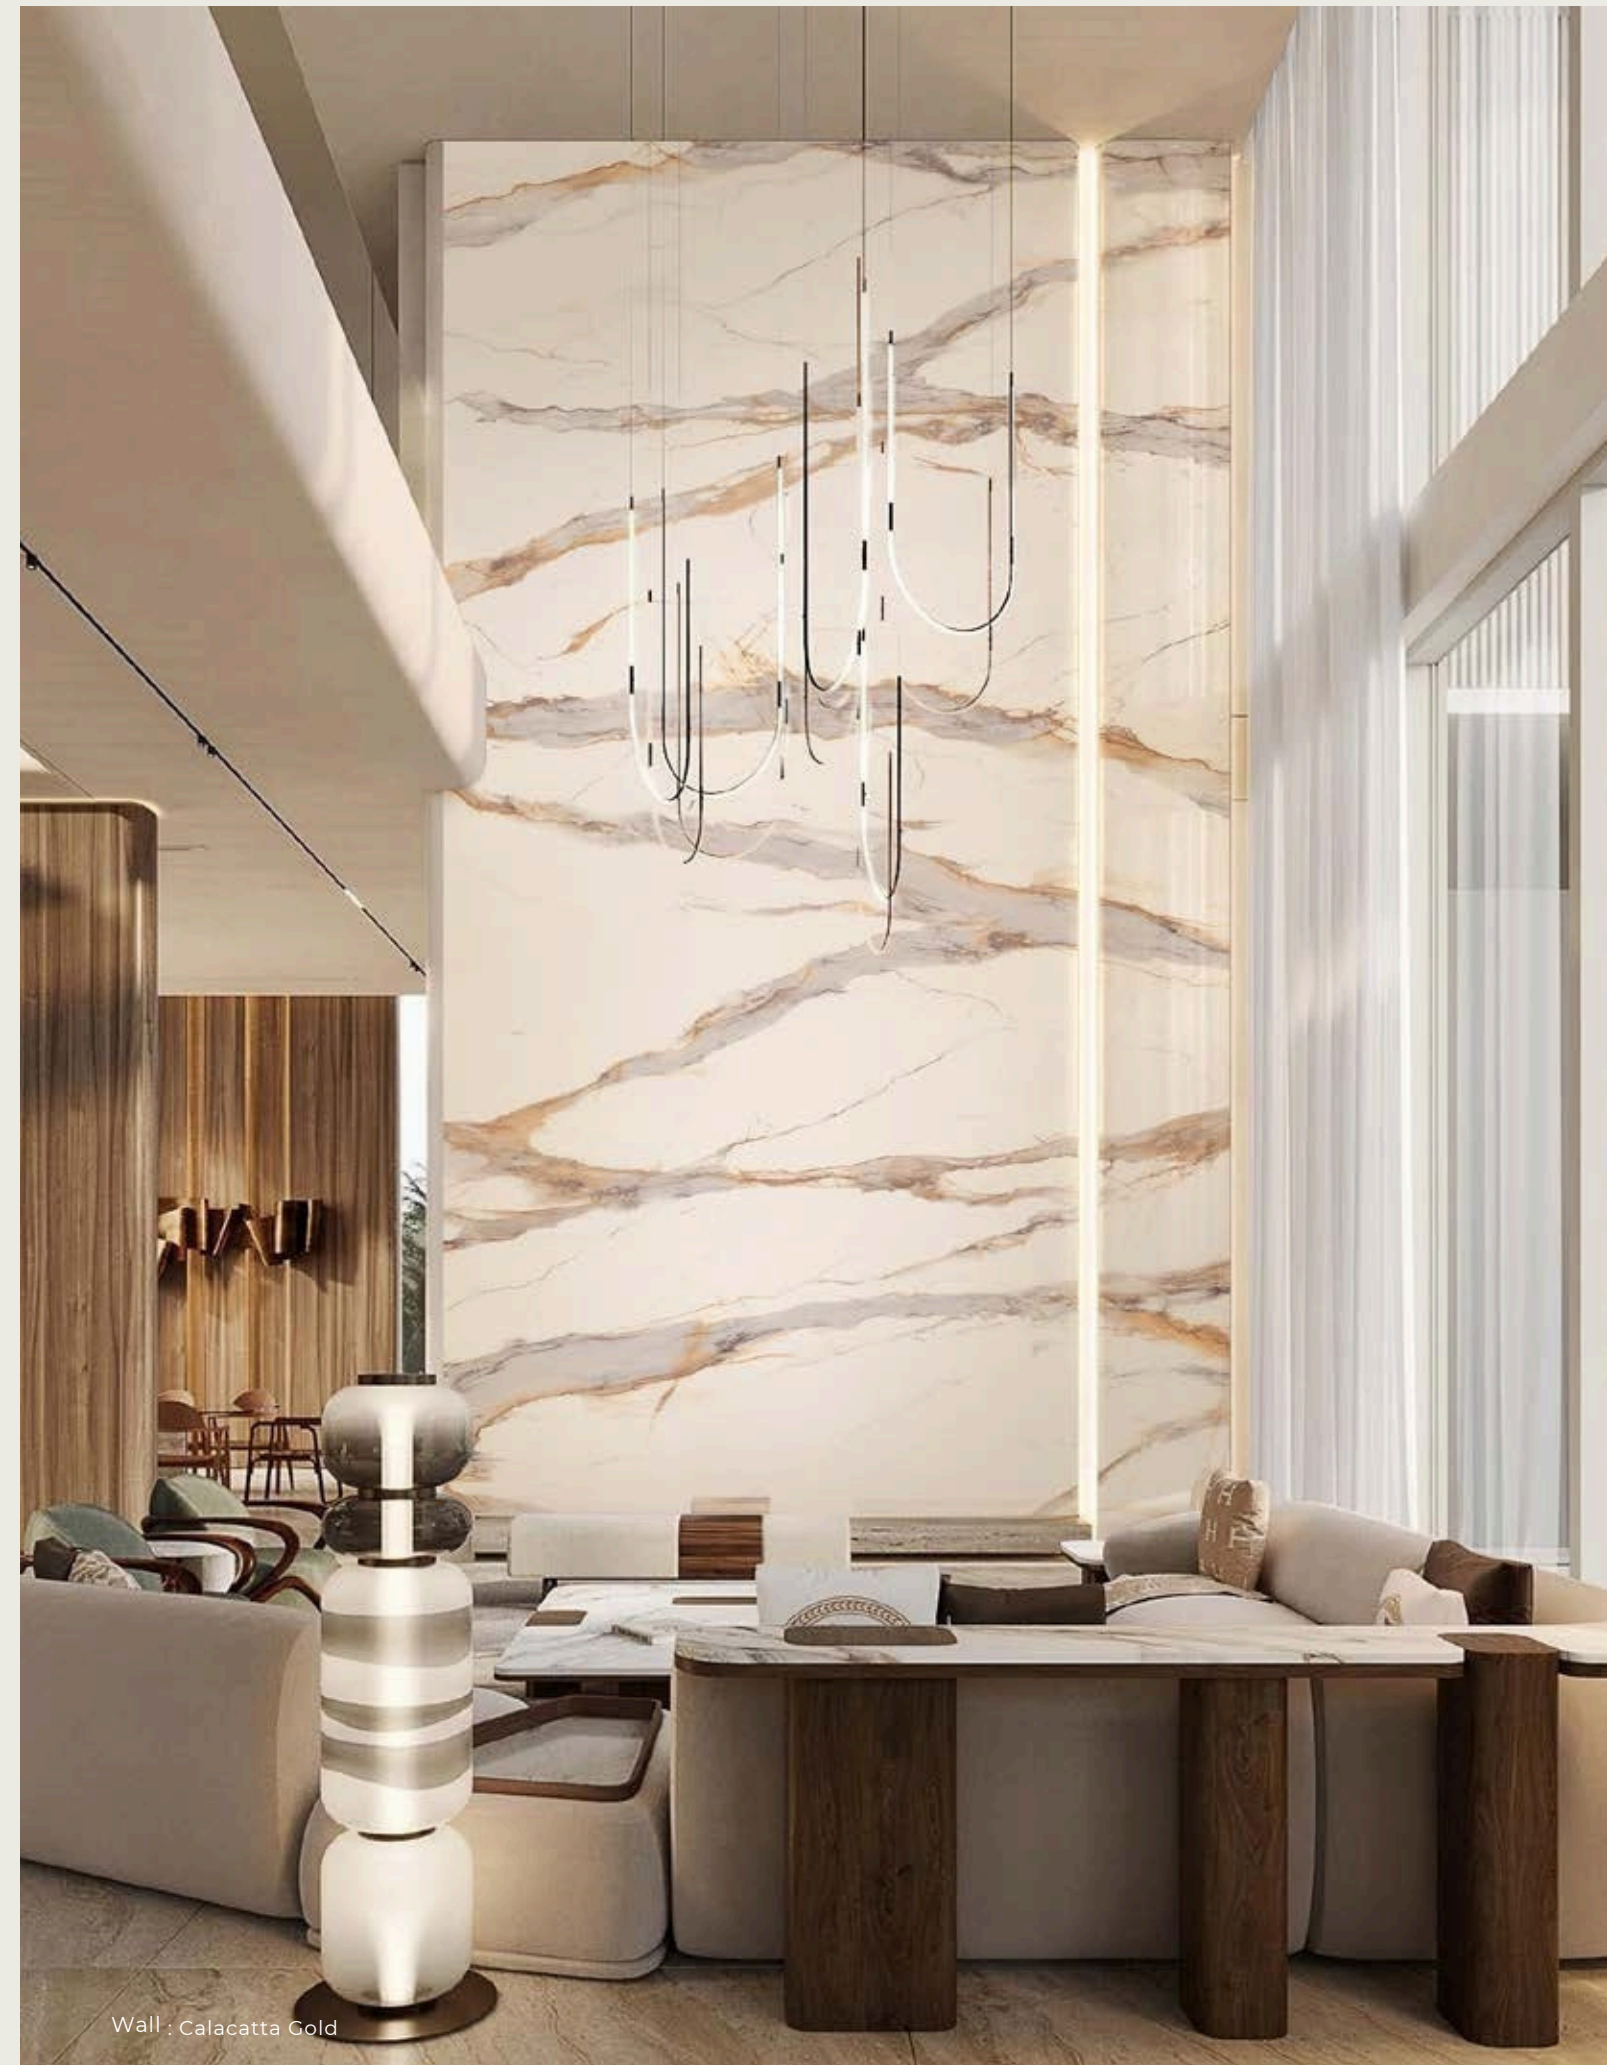

CALACATTA GOLD

SIZE
320X160 CM

FINISH
Shiny Polished

THICKNESS
12MM

FEATURE
Endmatch Loop & Bookmatch

BODY
White

LOOKS
Marble

*Also available in :
Calacatta Gold Matte (Lite)*

Available in : 4 Faces

Wall : Calacatta Gold