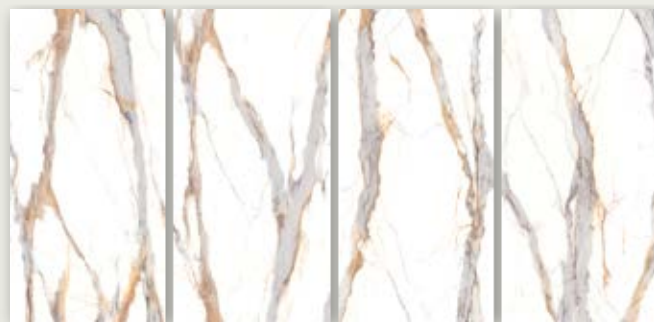

CALACATTA GOLD

SIZE
320X160 CM

FINISH
Shiny Polished

THICKNESS
12MM

FEATURE
Endmatch Loop & Bookmatch

BODY
White

LOOKS
Marble

*Also available in :
Calacatta Gold Matte (Lite)*

Available in : 4 Faces

Wall : Calacatta Gold