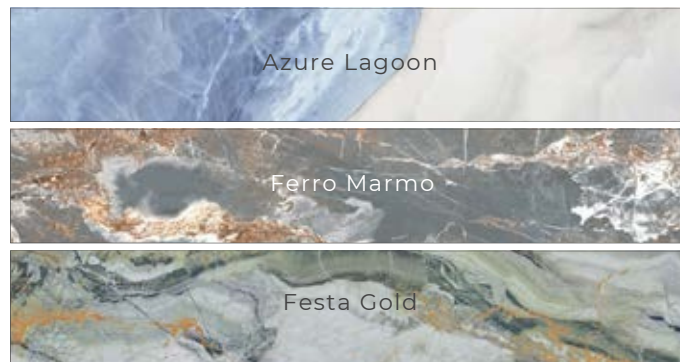

320X160CM

FUSION

COLLECTIONS

Kitchentop : Ferro Marmo | Floor : Linea Bianca

ONE-OF-A-KIND

Nature offers a plethora of stunning beauty that never fails to inspire us. At QUADRA, we combine these natural inspirations with human creativity, imagination, and a burning desire to redefine the beauty of nature. We use the latest technology to bring these visions to life. Imagine the breath-taking beauty of grey natural marble, with intricate rust-coloured iron veins that cannot be found anywhere else but in our QUADRA products. Our unique marble designs will surely add a touch of elegance to any space.

COLOR SHADE VARIATION GUIDE :

V1 - Uniform
Minimal differences between pieces of the same production run.

V2 - Slight
Clearly distinguishable differences in texture and/or pattern, with similar colors.

V3 - Moderate
The number of colors on each piece vary greatly significantly, but they do not differ greatly between pieces.

V4 - Substantial
Random color differences from piece to piece so that one piece may have totally different colors from another piece.