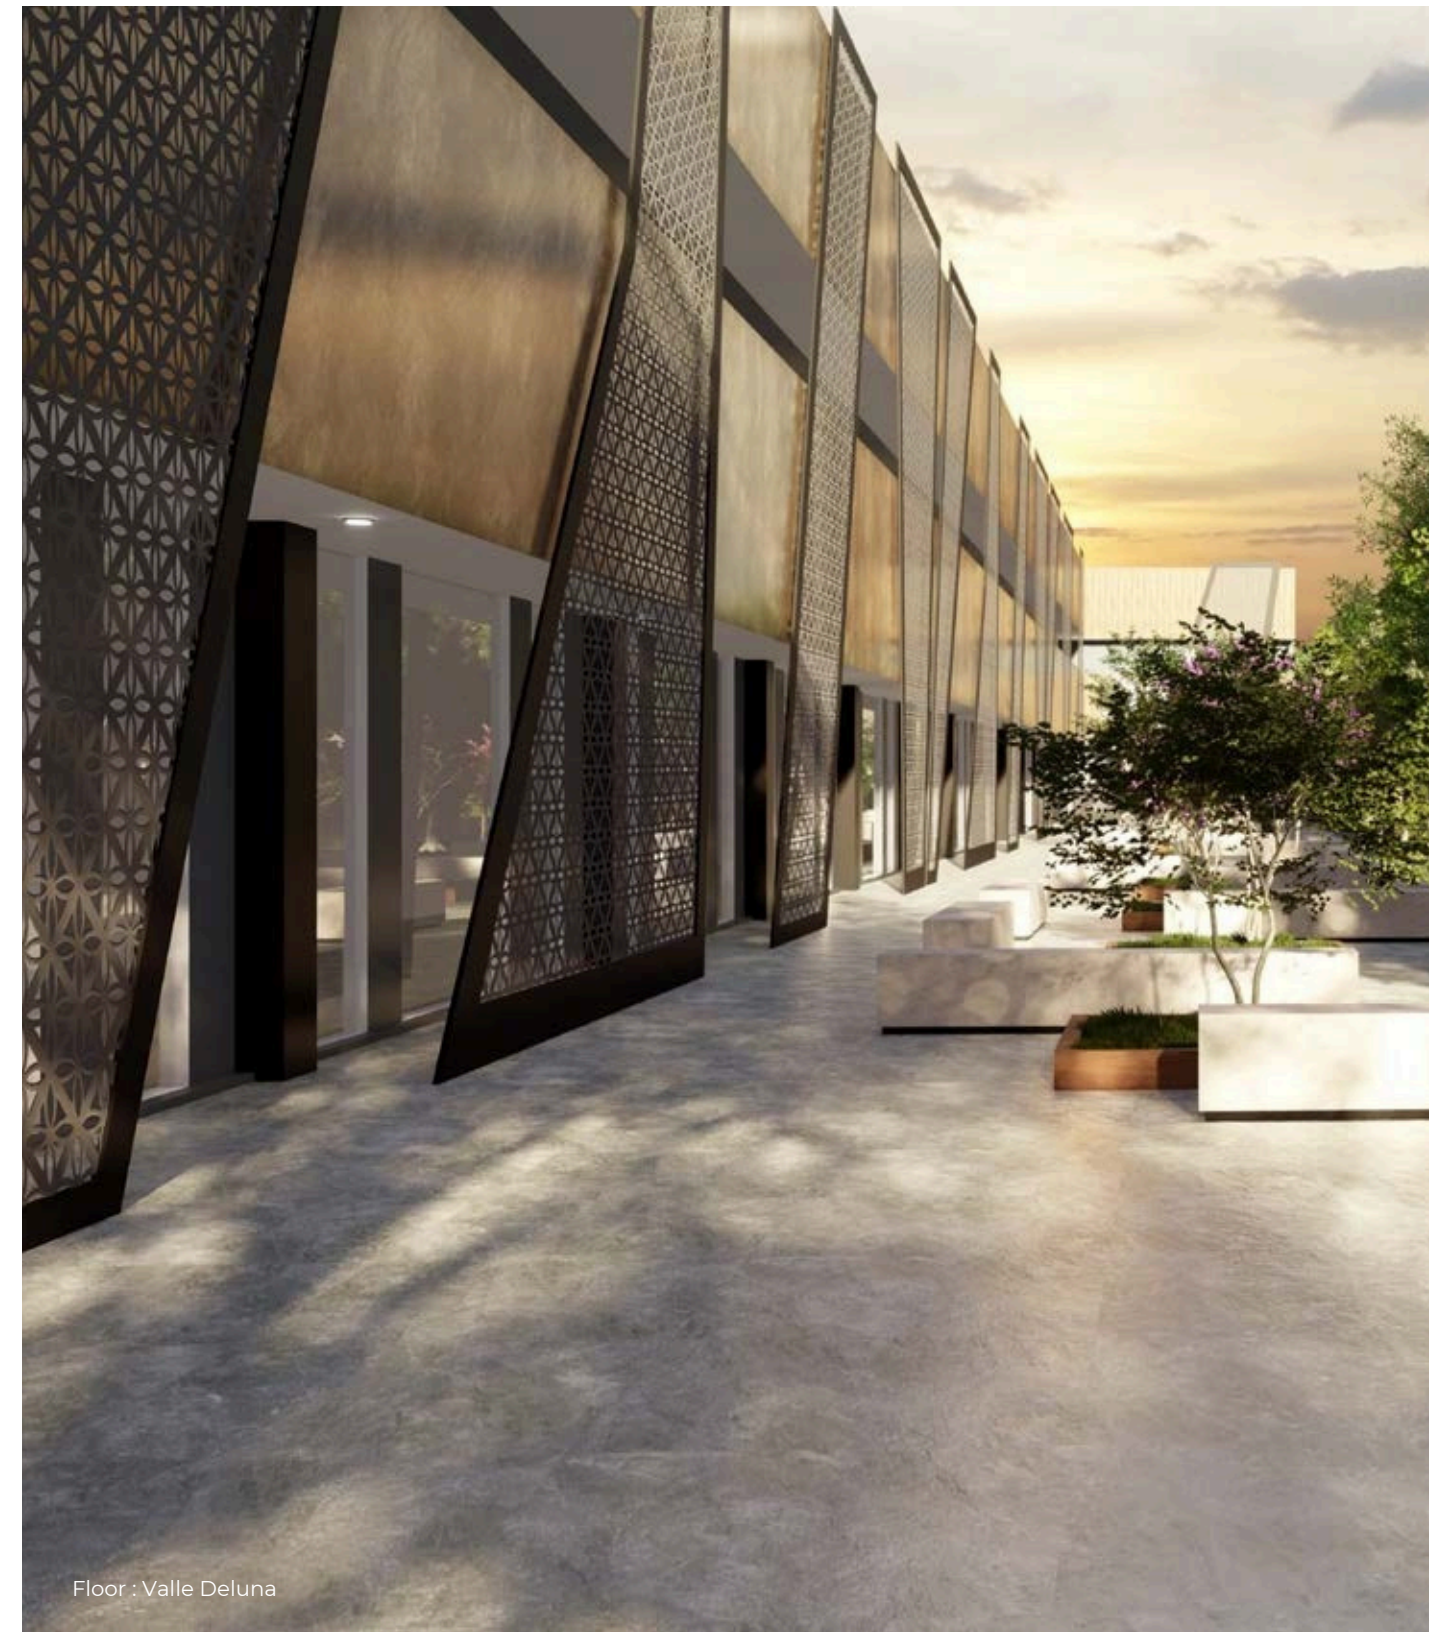

BODY
Normal

LOOKS
Marble

Available in : 7 Faces

160X80CM
 |
STONE
 COLLECTIONS

COLOR SHADE VARIATION GUIDE :

V1 - Uniform
 Minimal differences between pieces of the same production run.

V2 - Slight
 Clearly distinguishable differences in texture and/or pattern, with similar colors.