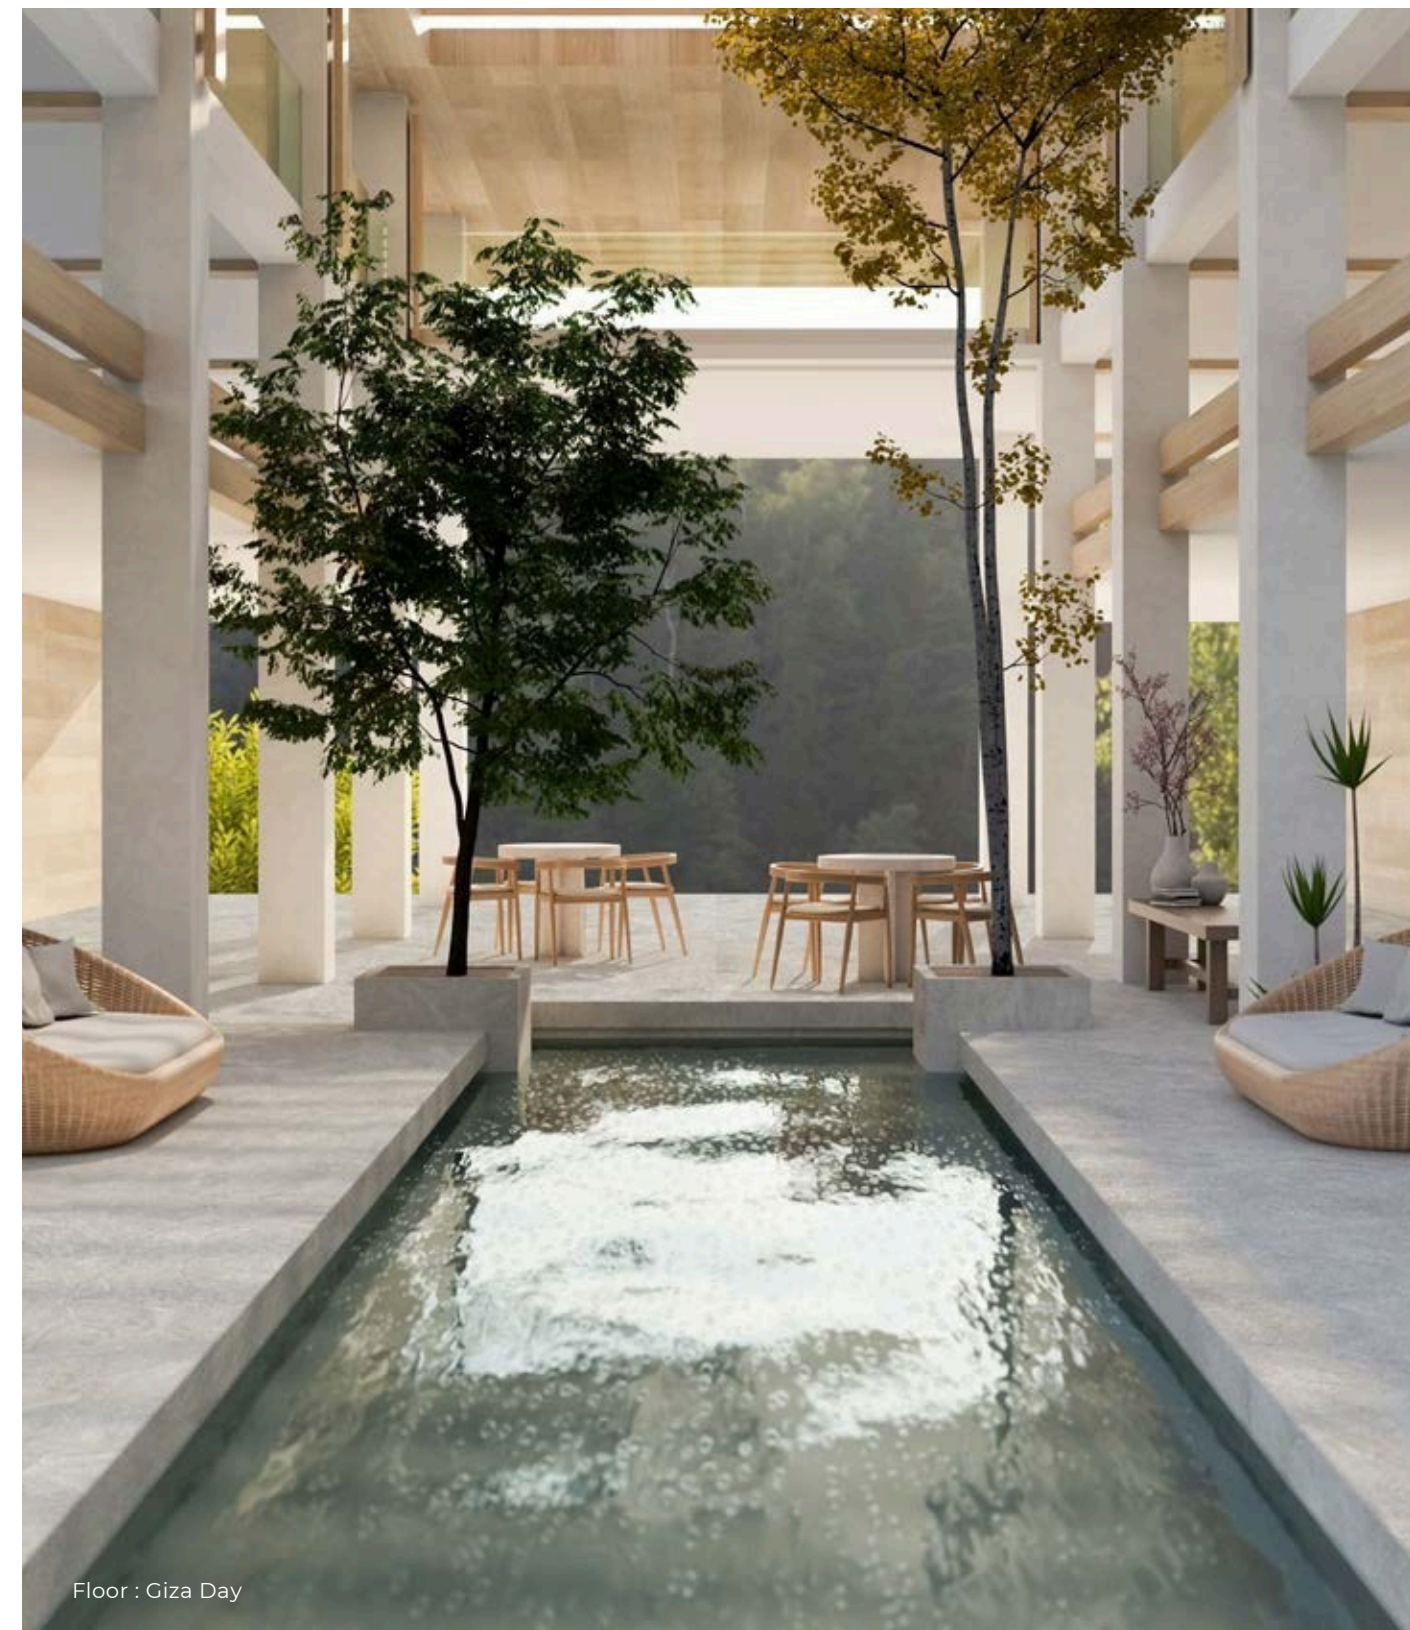

FINISH
Shiny Polished

THICKNESS
9MM

FEATURE
Endmatch Loop & Bookmatch

BODY
Normal

LOOKS
Marble

Available in : 4 Faces

Wall : Varrena Carrara | Floor : Terra Mater Xtra

280X120CM
 |
STONE
 COLLECTIONS