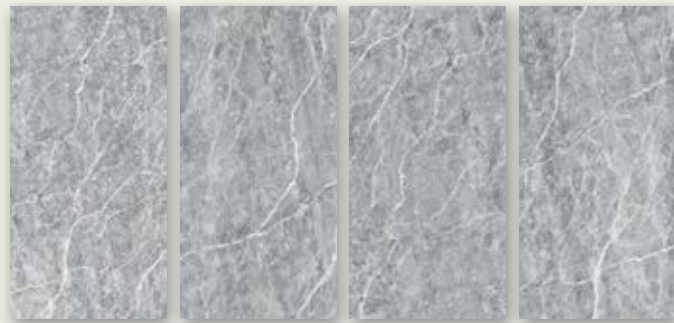

FINISH
Shiny Polished

THICKNESS
9MM

FEATURE
-

BODY
Normal

LOOKS
Marble

Available in : 4 Faces

Available in : 4 Faces

FANTASIA ARCUS