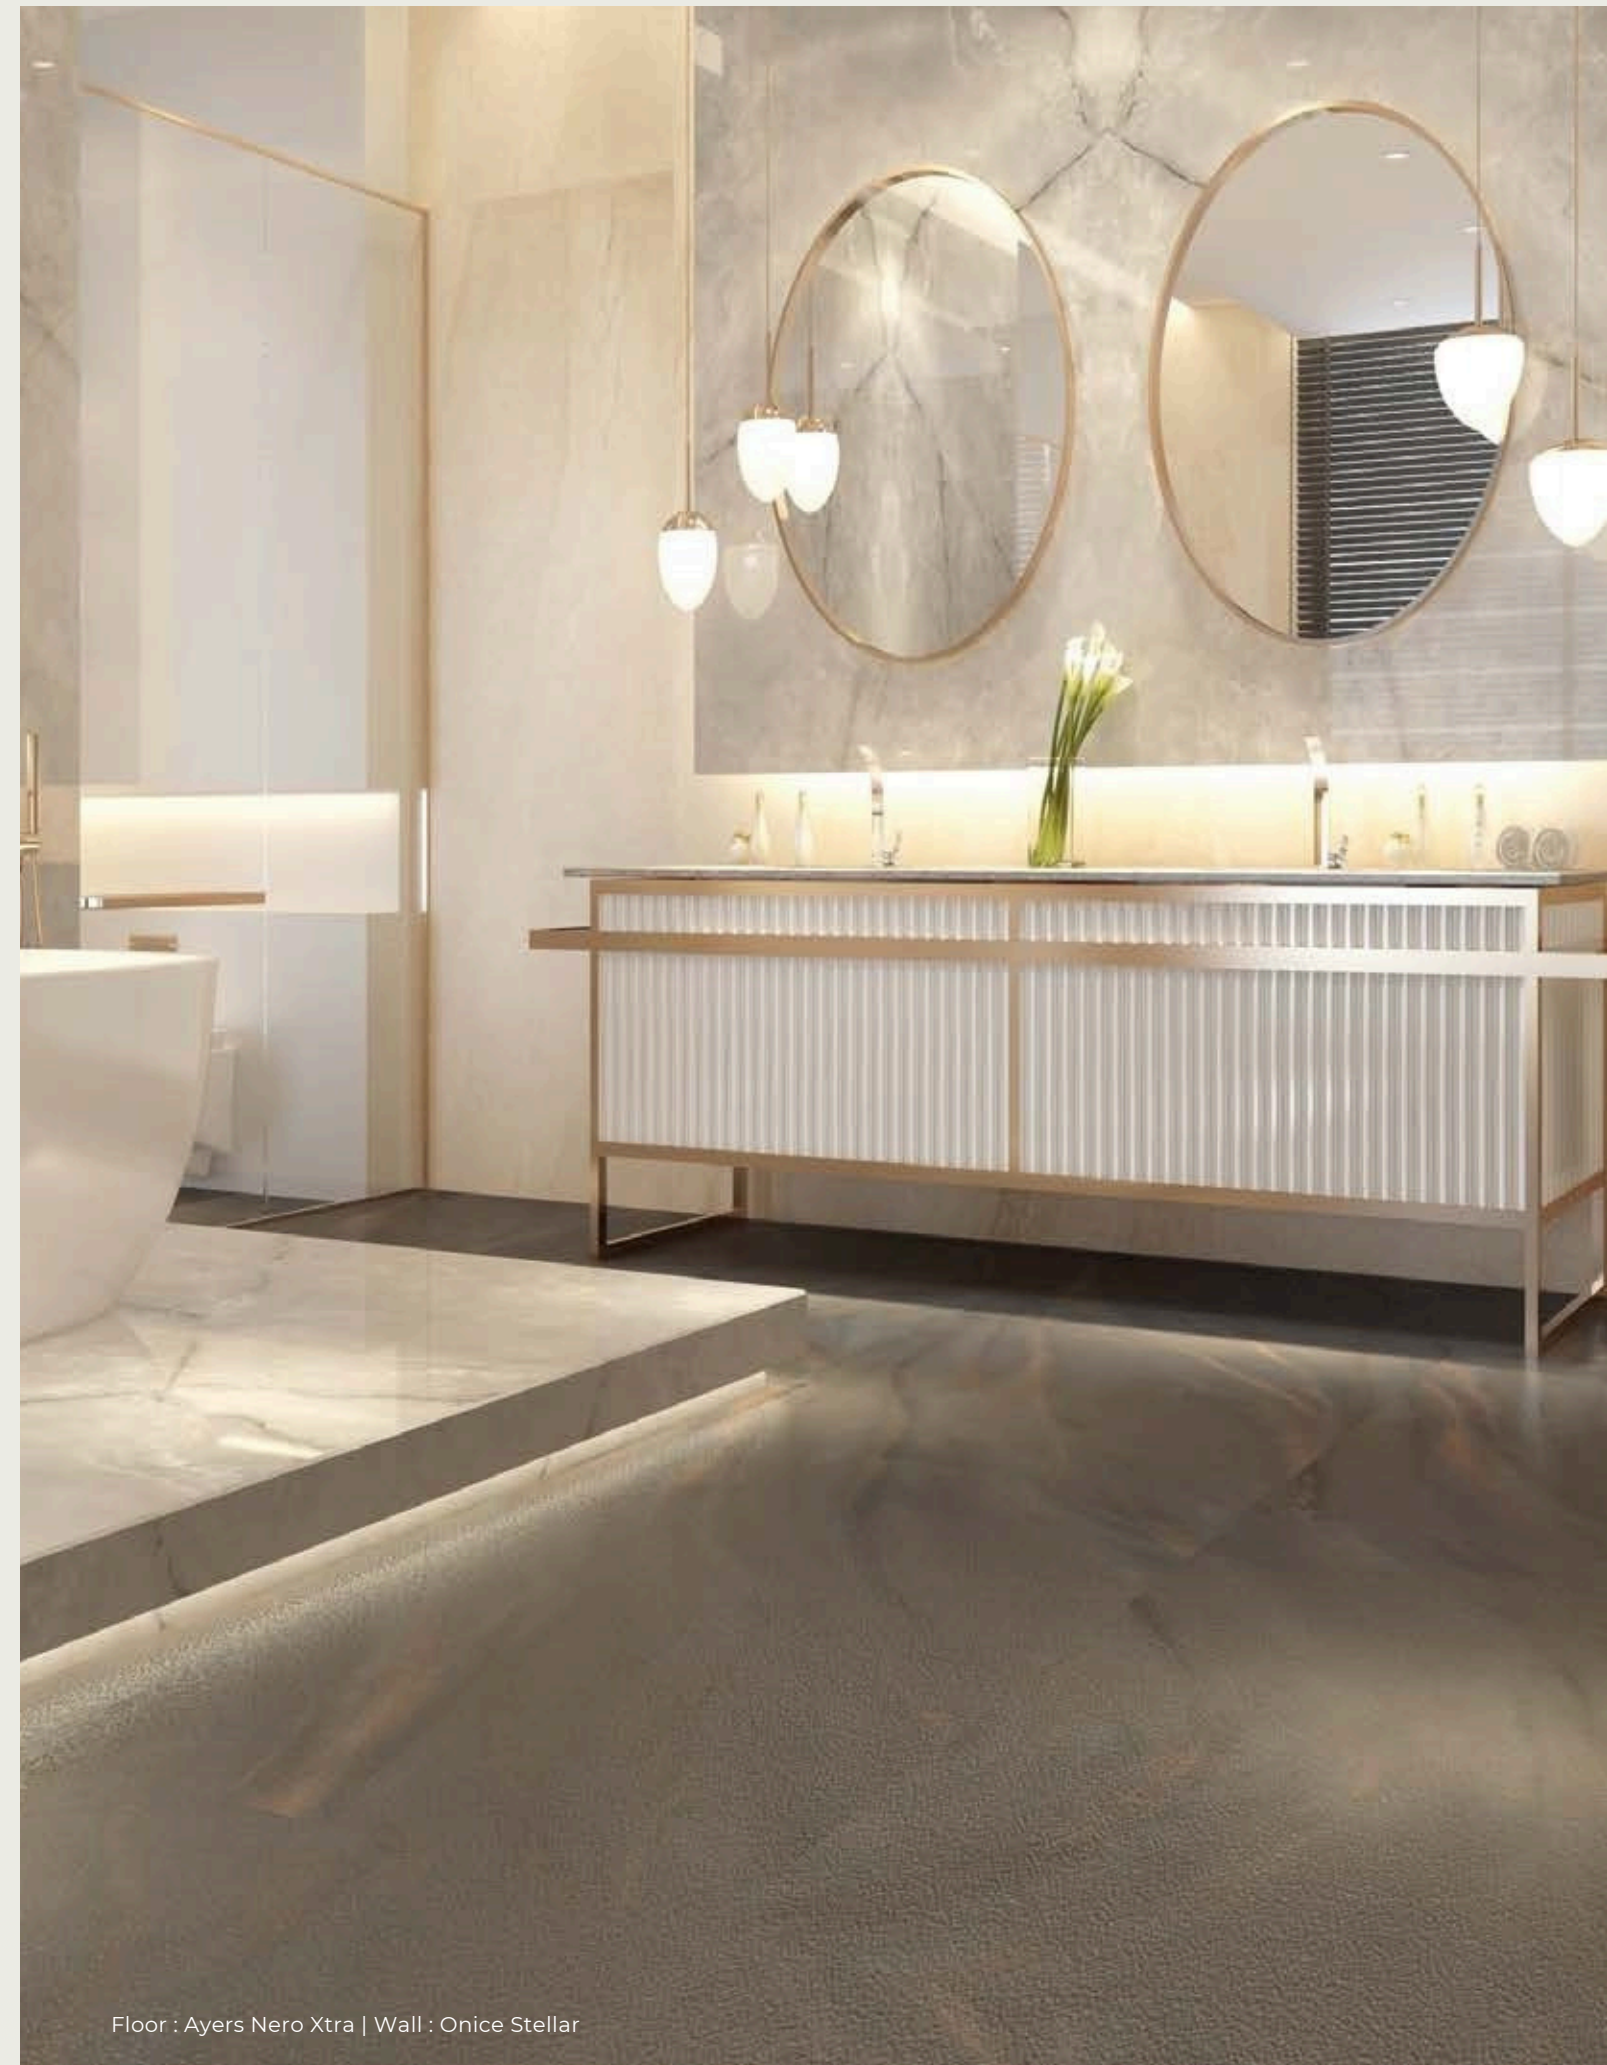

Floor : Ayers Nero Xtra | Wall : Onice Stellar