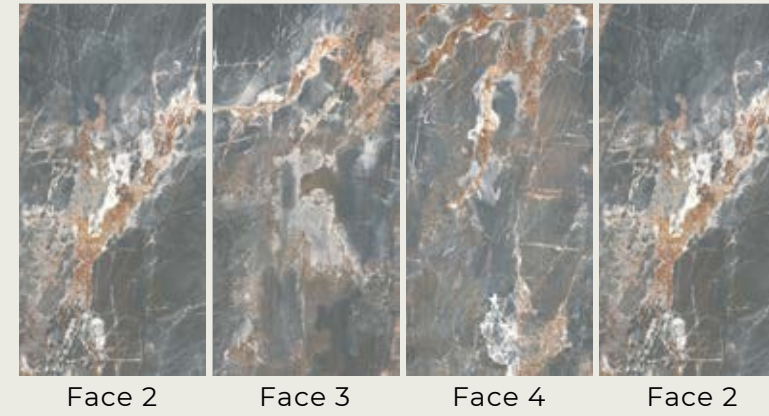

FERRO MARMO (320 X 160CM) - ENDMATCH LOOP