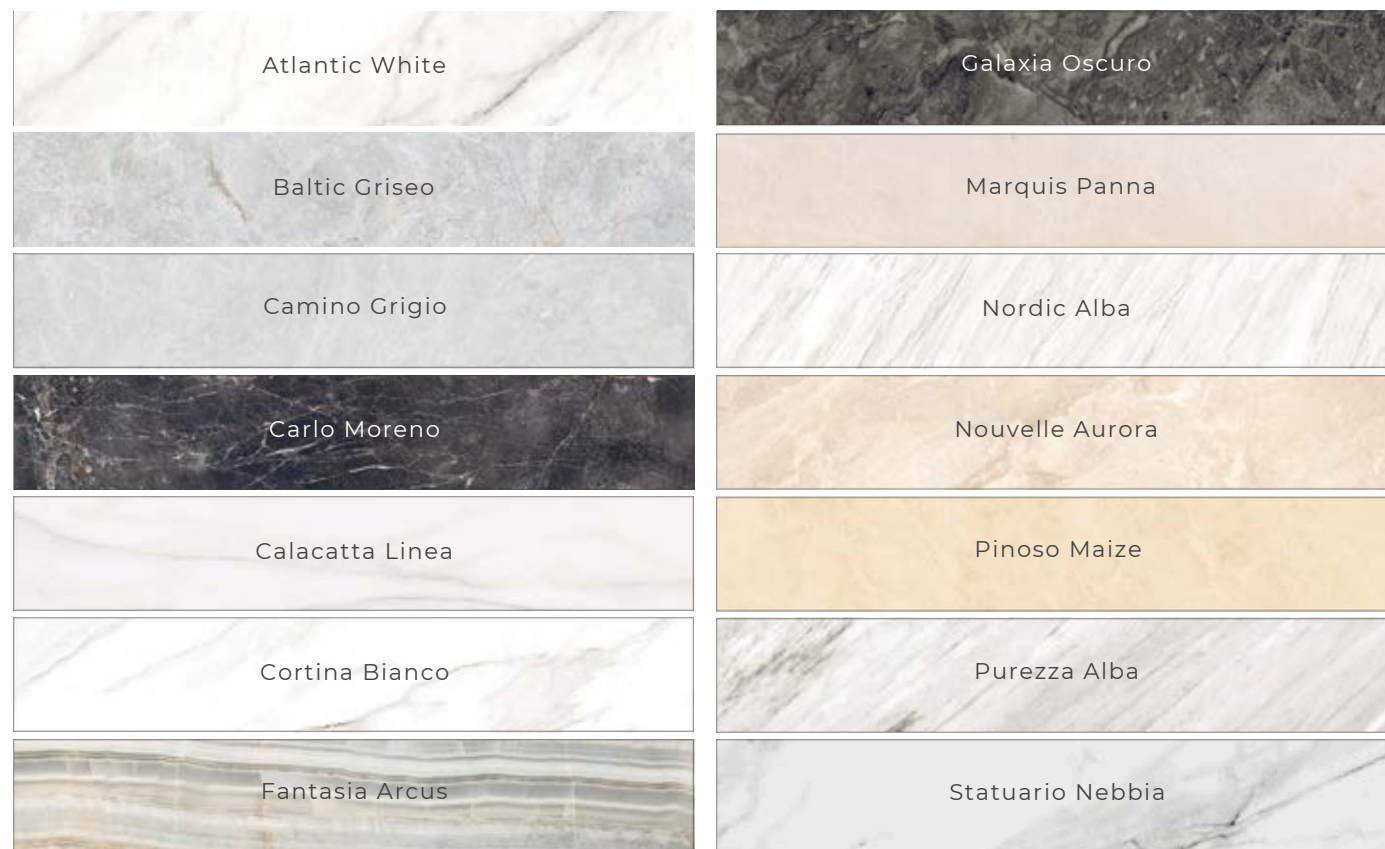

FEATURE
-

BODY
Throughbody

LOOKS
Stone

Available in : 8 Faces

Wall : Sahara Sand

120X120CM MARBLE

COLLECTIONS

COLOR SHADE VARIATION GUIDE :