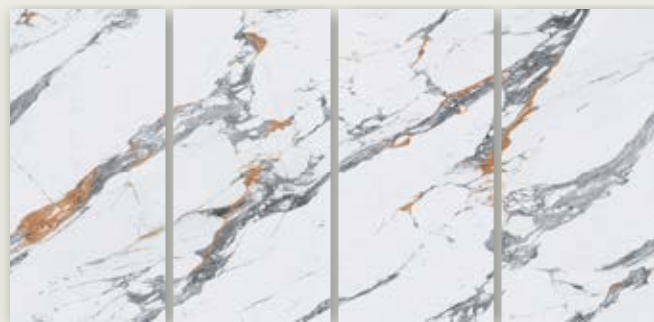

ARABESCATO GOLD

SIZE
320X160 CM

FINISH
Shiny Polished

THICKNESS
12MM

FEATURE
Endmatch Loop 360 & Bookmatch

BODY
White

LOOKS
Marble

Available in : 4 Faces

Wall : Arabescato Gold