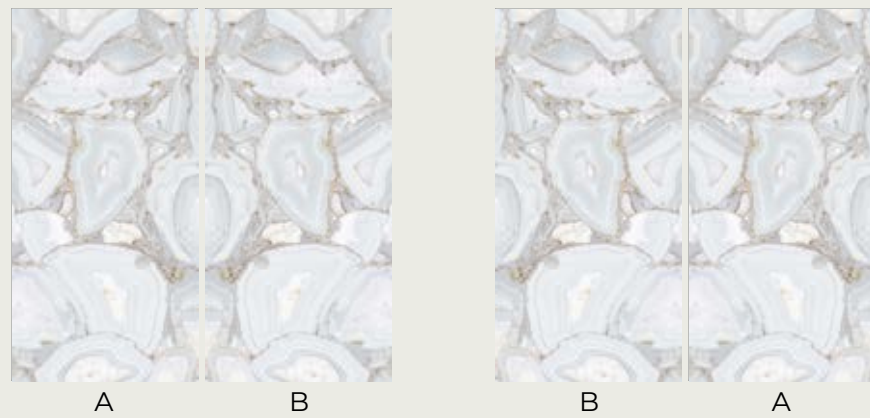

AGATA NEVE (320 X 160CM) - BOOKMATCH