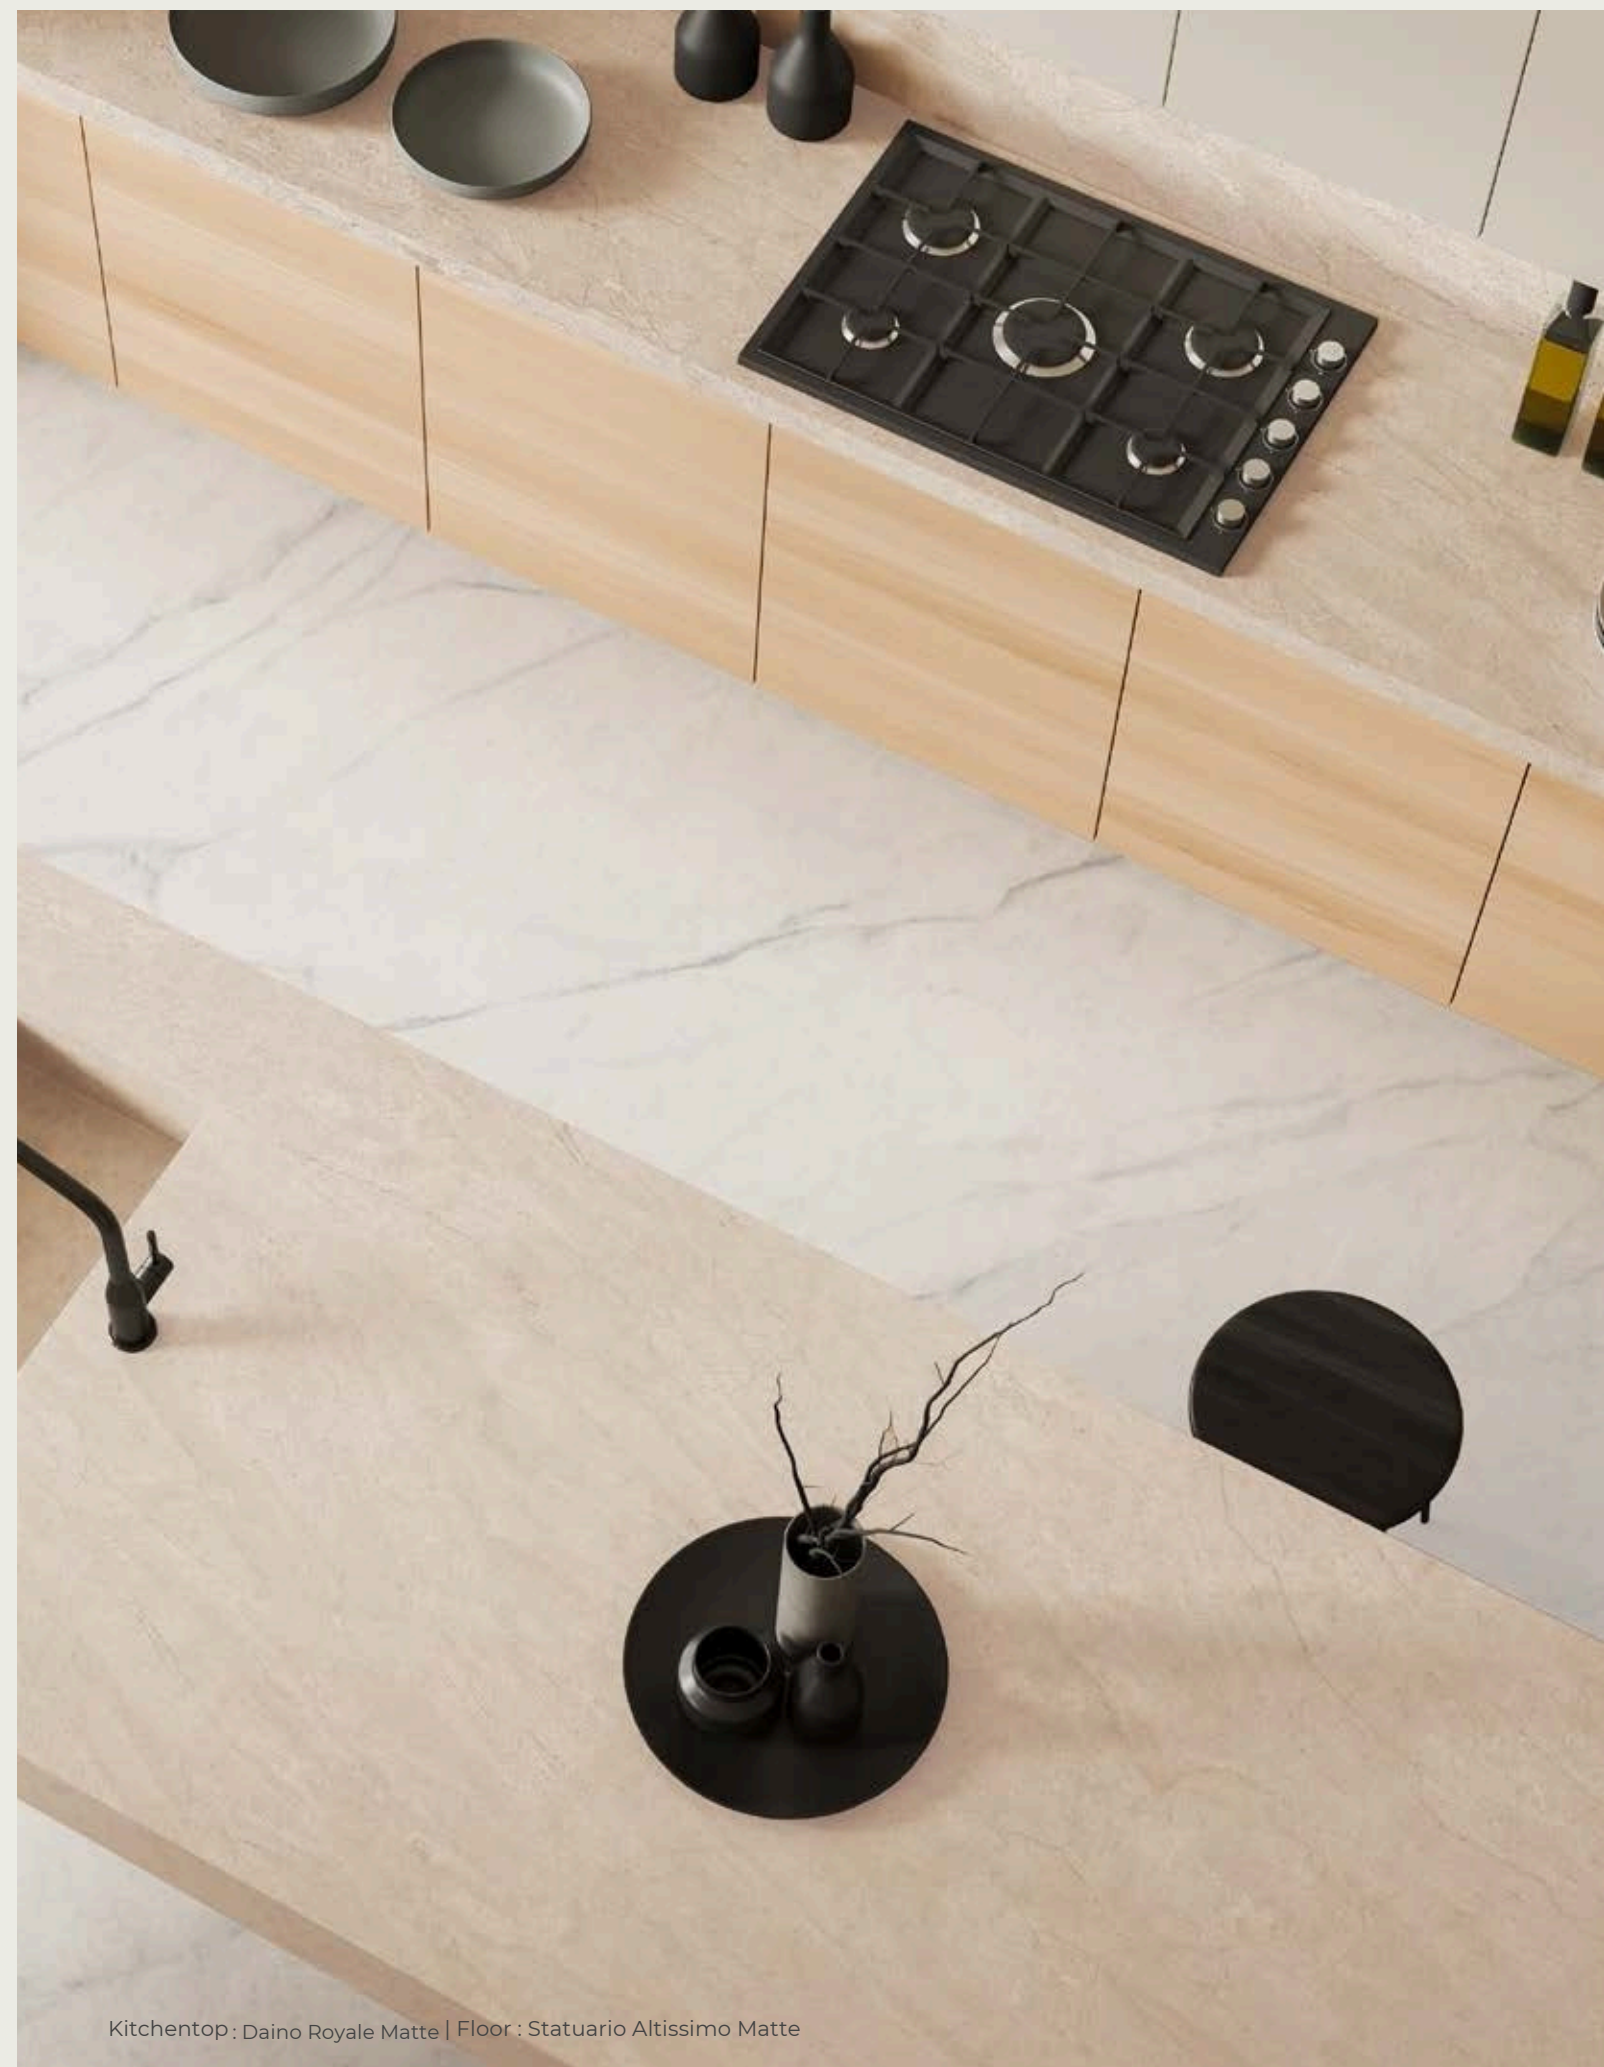

DAINO ROYALE

SIZE
320X160 CM

FINISH
Shiny Polished

THICKNESS
12MM

FEATURE
-

BODY
Normal

LOOKS
Marble

*Also available in :
Daino Royale Matte (Structured)*

Available in : 3 Faces