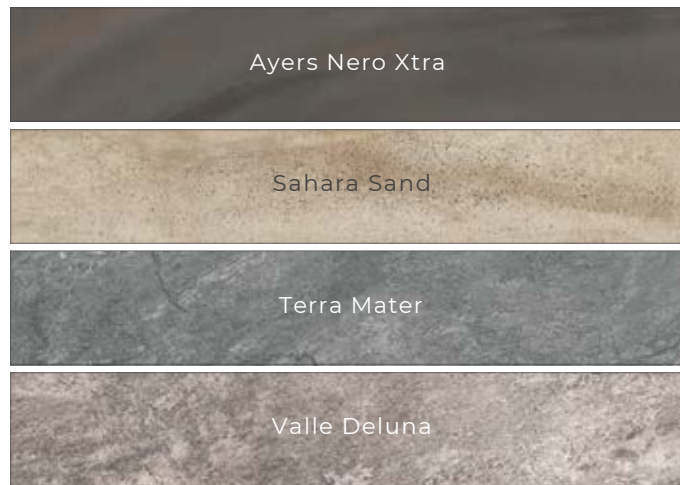

BODY
Normal

LOOKS
Marble

Available in : 7 Faces

160X80CM
 |
STONE
 COLLECTIONS

COLOR SHADE VARIATION GUIDE :

V1 - Uniform
 Minimal differences between pieces of the same production run.

V2 - Slight
 Clearly distinguishable differences in texture and/or pattern, with similar colors.