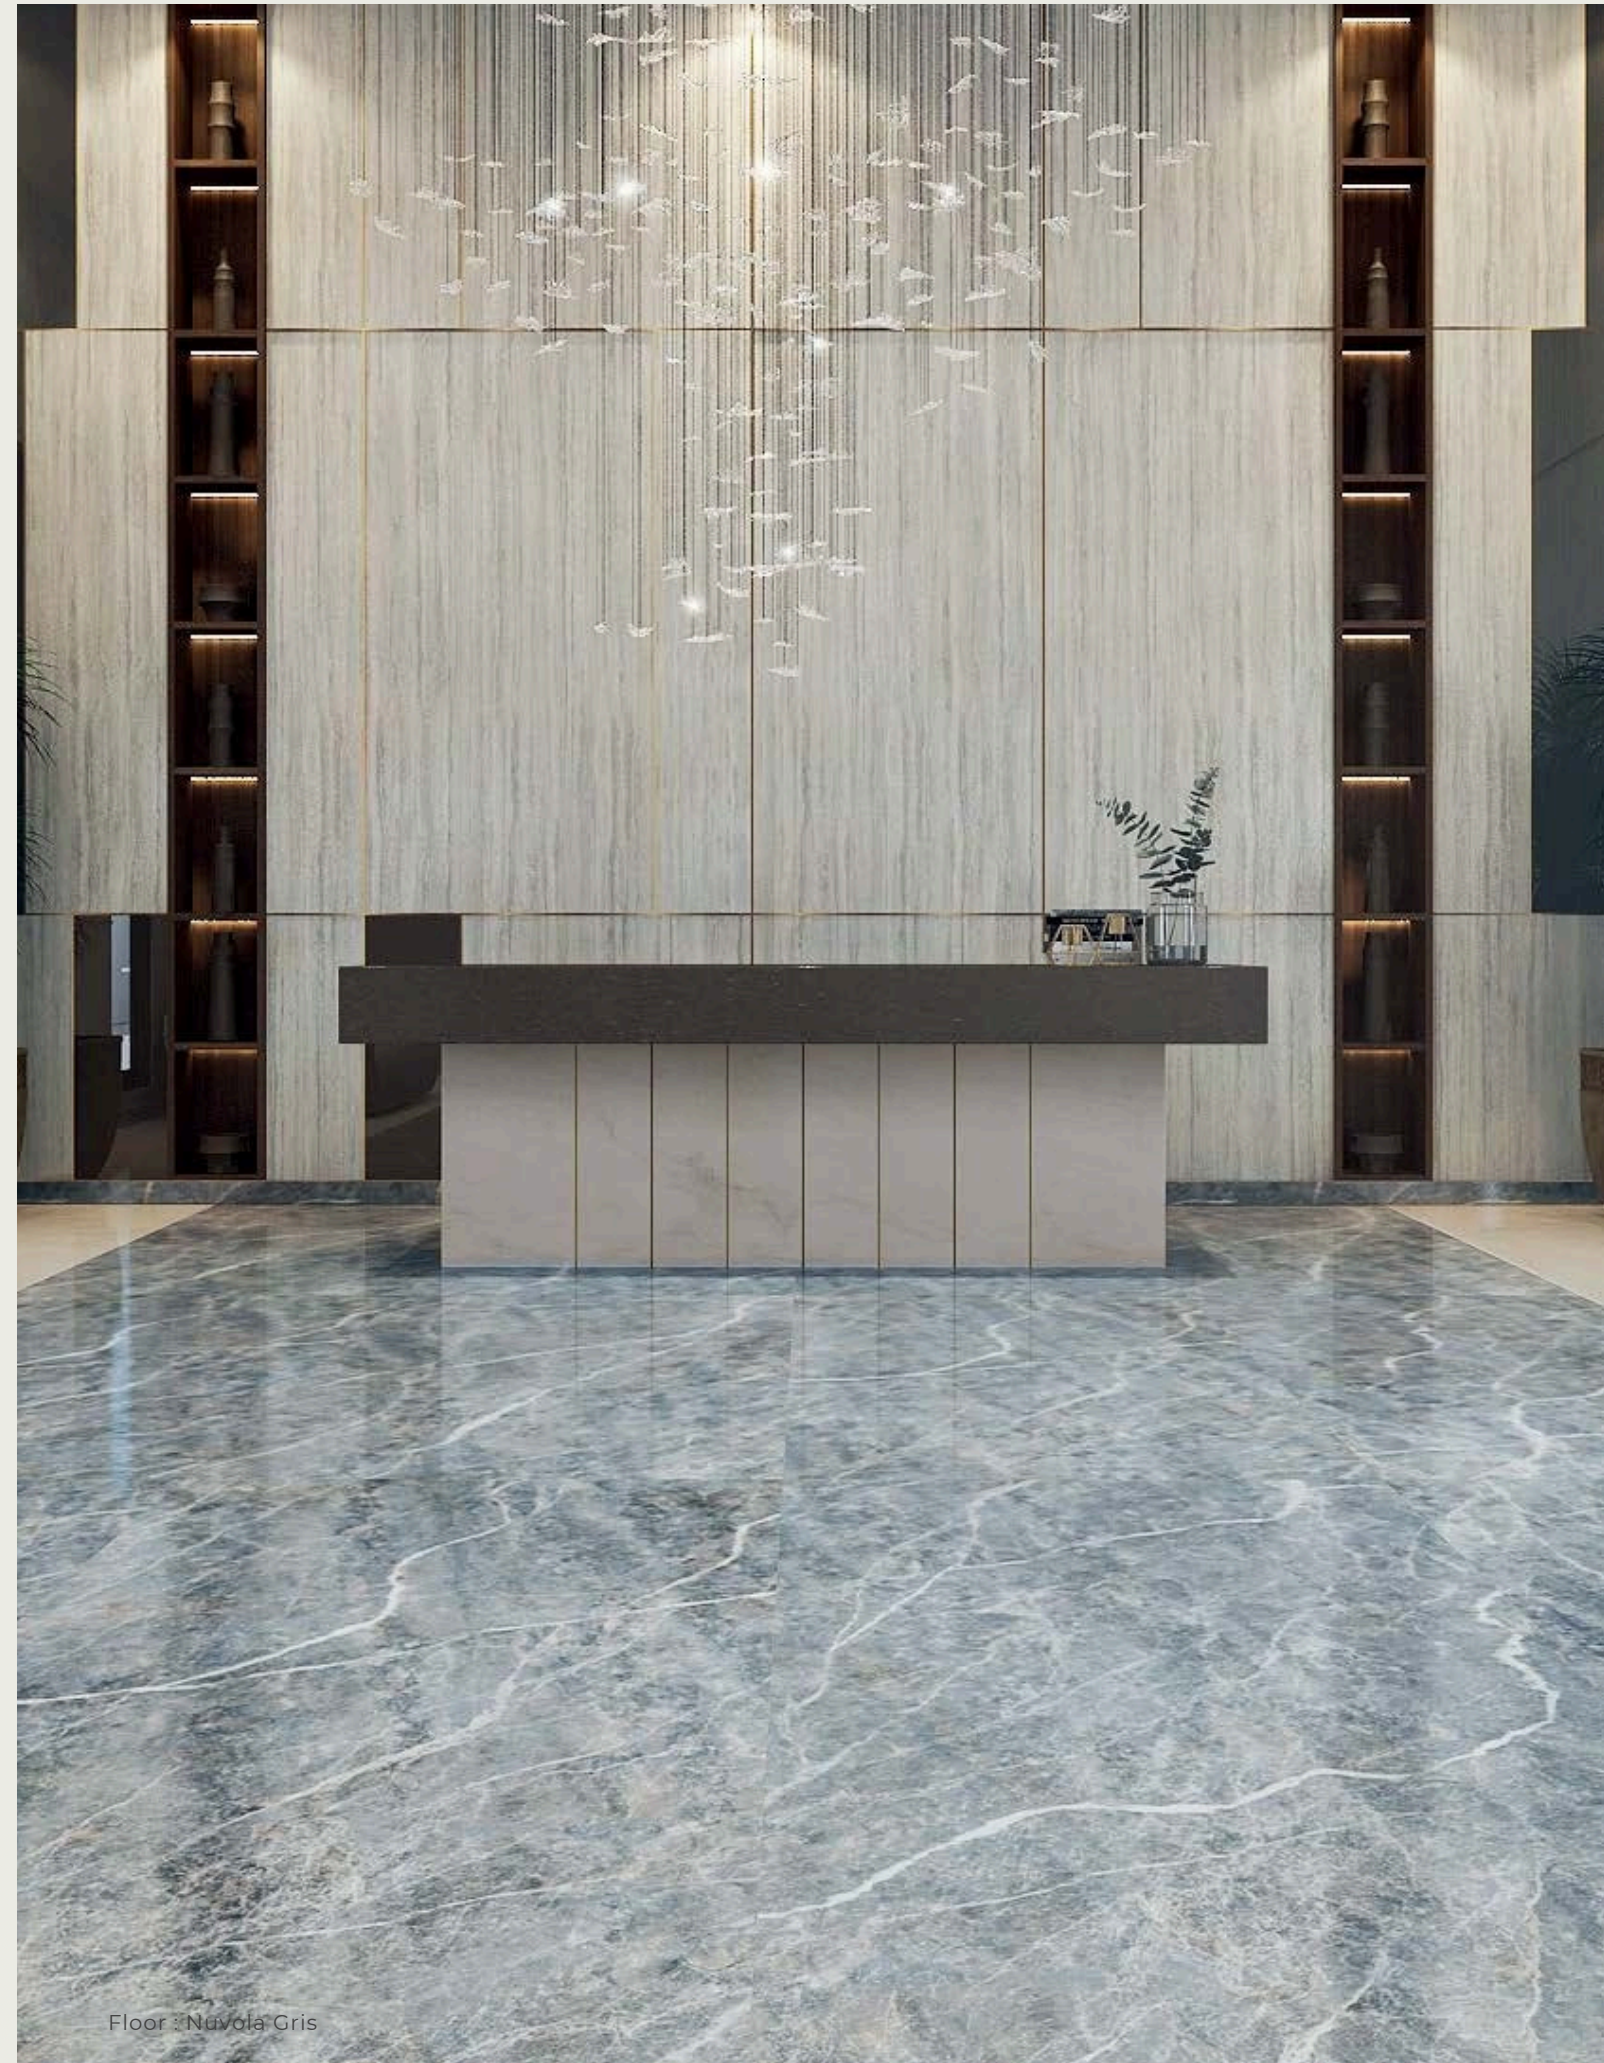

NUVOLA GRIS

SIZE
160X80 CM

FINISH
Shiny Polished

THICKNESS
9MM

FEATURE
-

BODY
Normal

LOOKS
Marble

Available in : 6 Faces