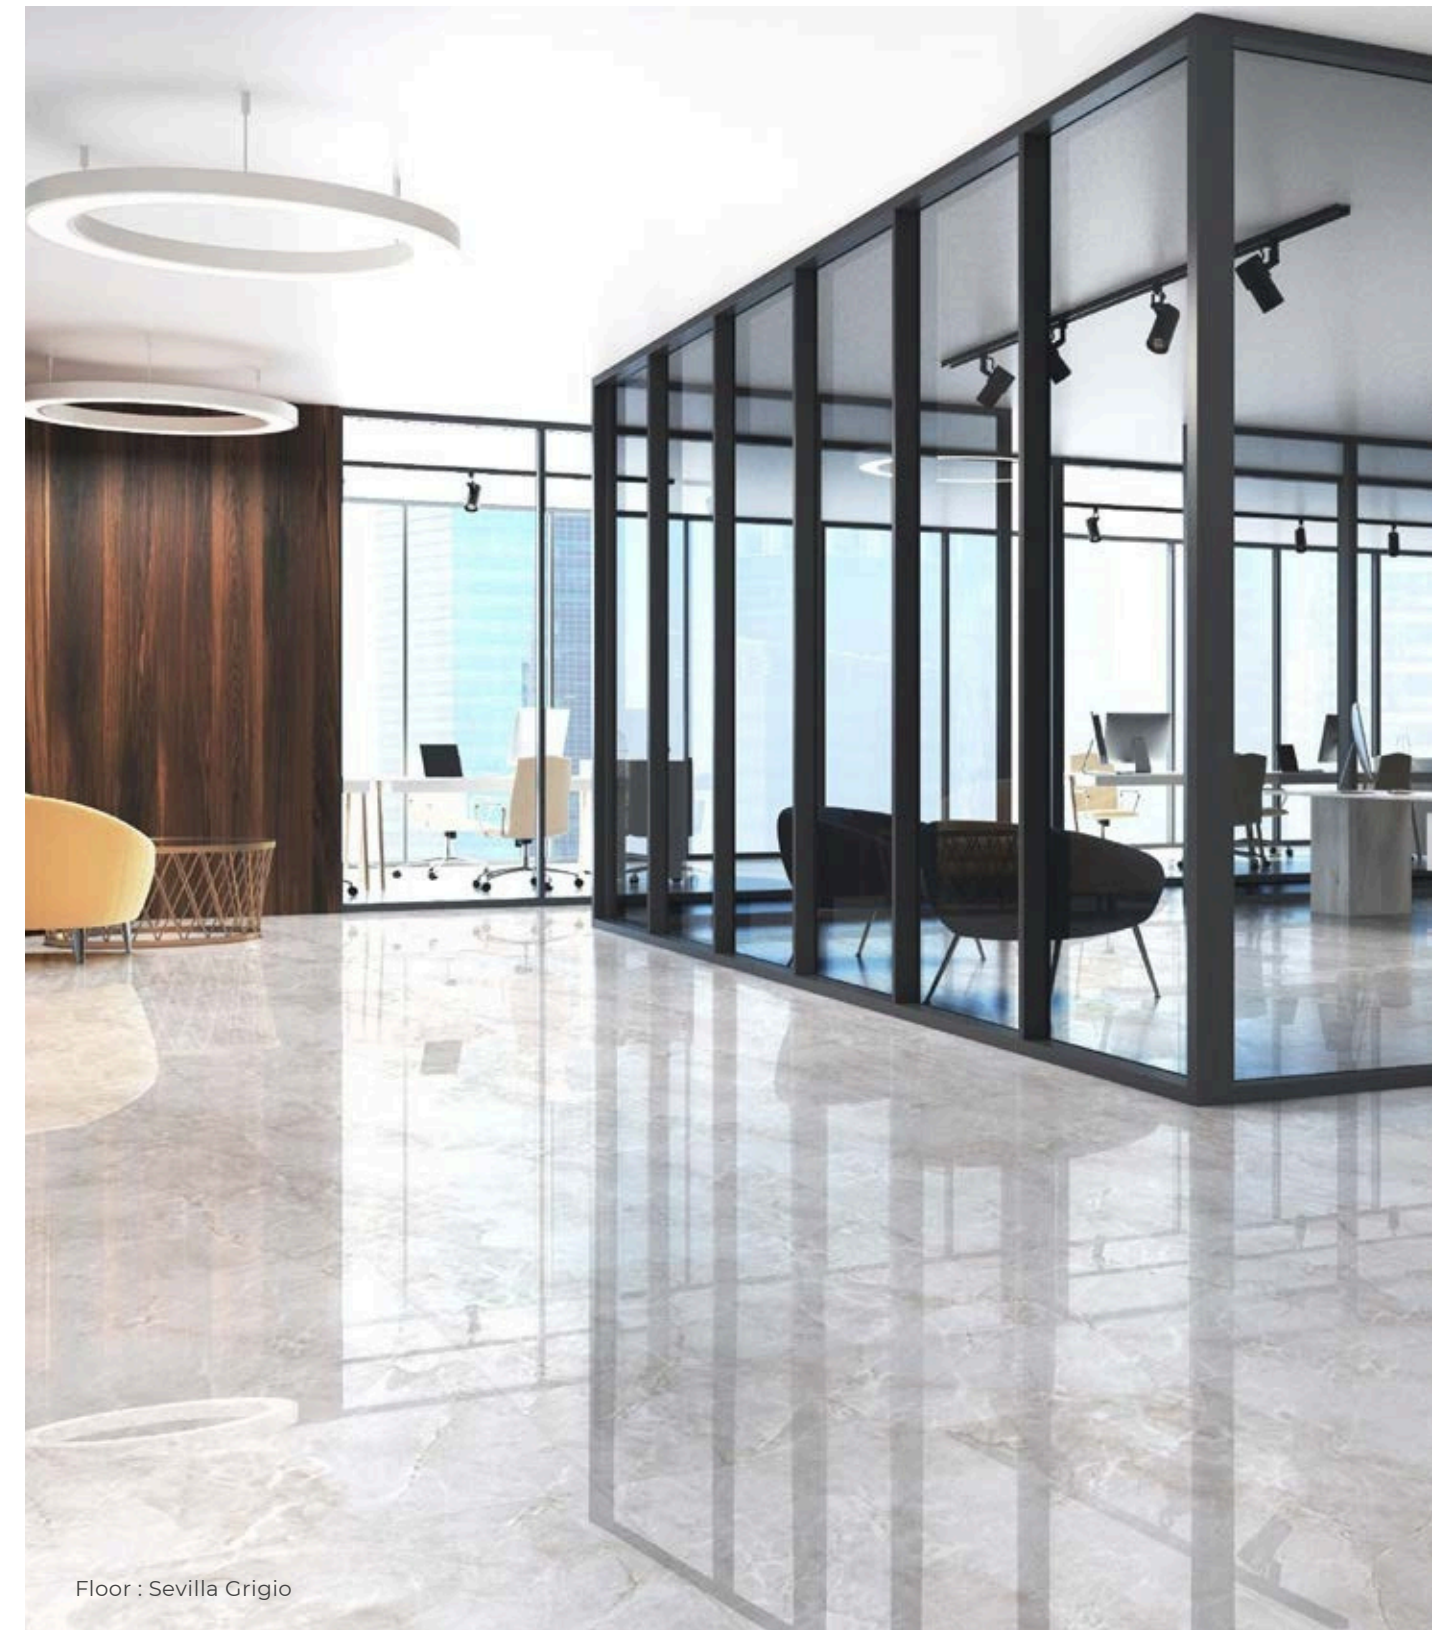

160X80CM

MARBLE

COLLECTIONS

Agate Panna	Emperador Maroon
Alaska Neve	Marmara Alba
Artemis Grigio	Moritz Blanc
Aurora Borealis	Nuvola Gris
Caliza Panna	Onyx Avorio
Camino Grigio	Sardinia Crema
Chamonix Neve	Sevilla Grigio
Calacatta Linea	Statuario Nebbia

COLOR SHADE VARIATION GUIDE :

V1 - Uniform
Minimal differences between pieces of the same production run.

V2 - Slight
Clearly distinguishable differences in texture and/or pattern, with similar colors.

V3 - Moderate
The number of colors on each piece vary greatly significantly, but they do not differ greatly between pieces.

V4 - Substantial
Random color differences from piece to piece so that one piece may have totally different colors from another piece.