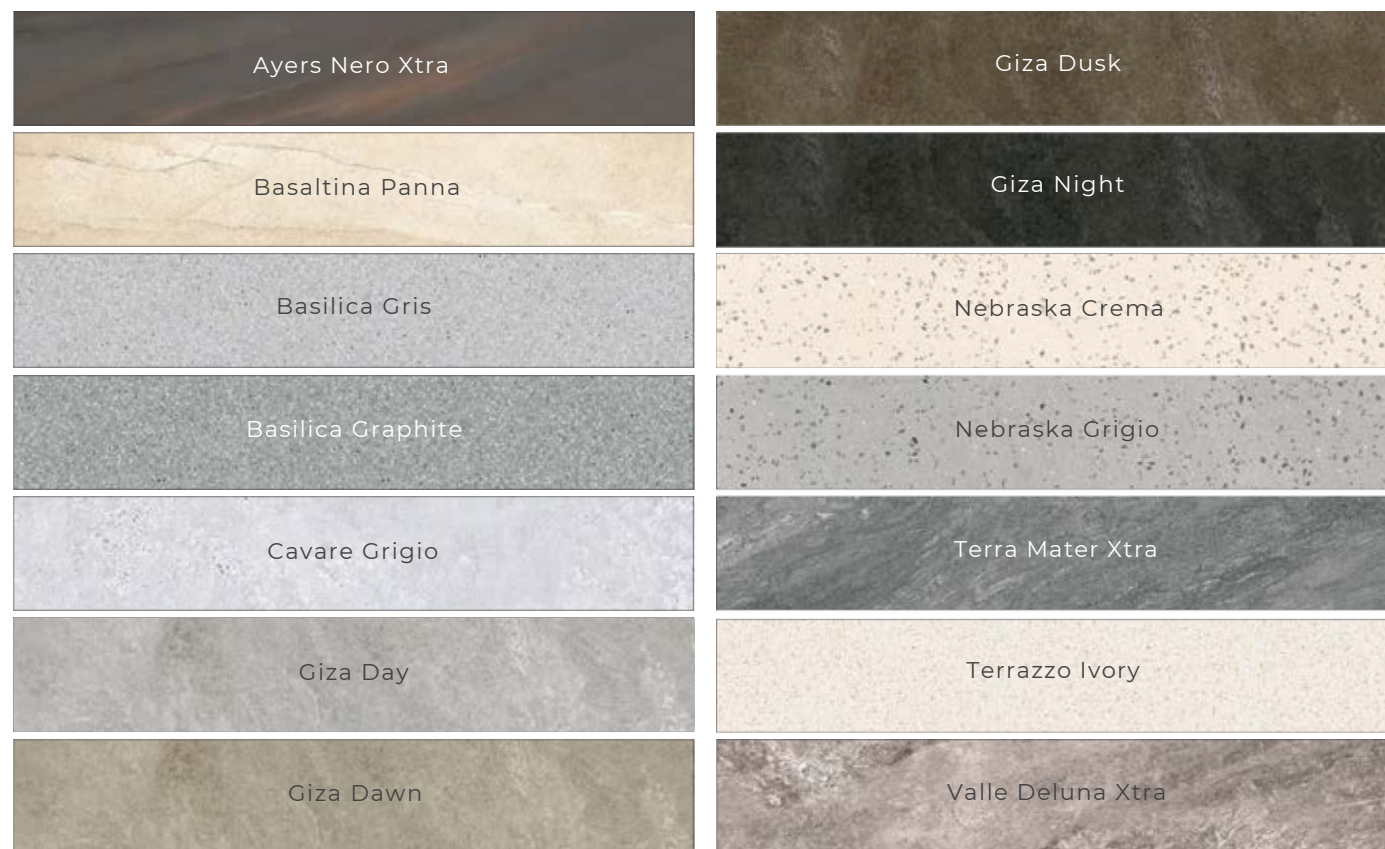

COLOR SHADE VARIATION GUIDE :

V1 - Uniform
Minimal differences between pieces of the same production run.

V2 - Slight
Clearly distinguishable differences in texture and/or pattern, with similar colors.

V3 - Moderate
The number of colors on each piece vary greatly significantly, but they do not differ greatly between pieces.