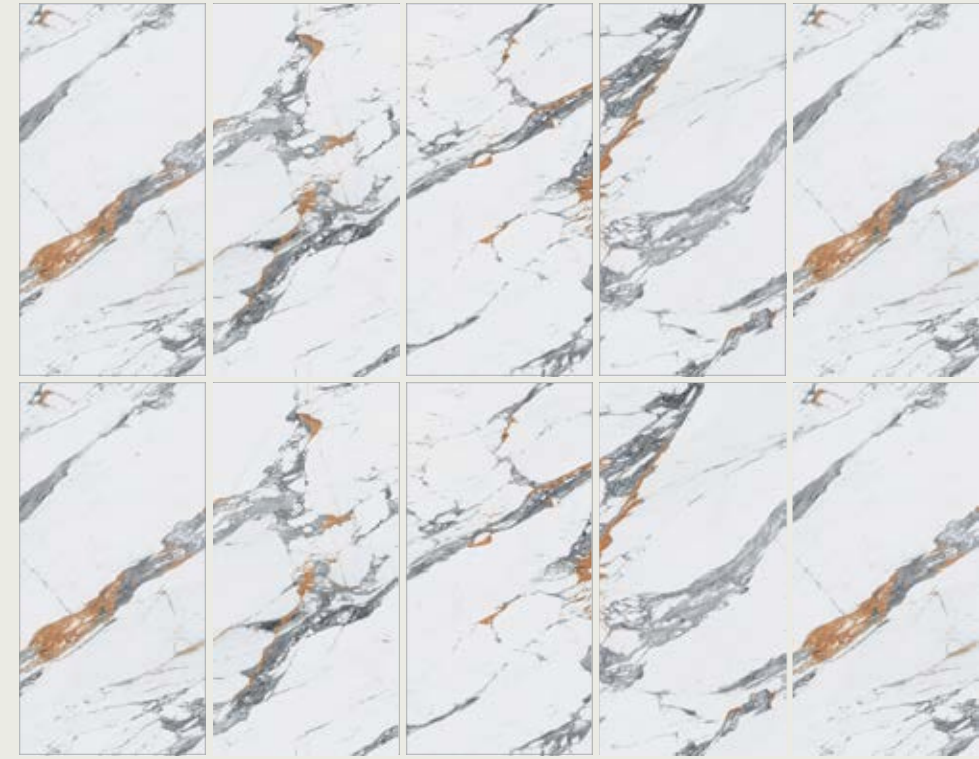

ARABESCATO GOLD (320 X 160CM) - ENDMATCH LOOP 360

Face 1   Face 2   Face 3   Face 4   Face 5