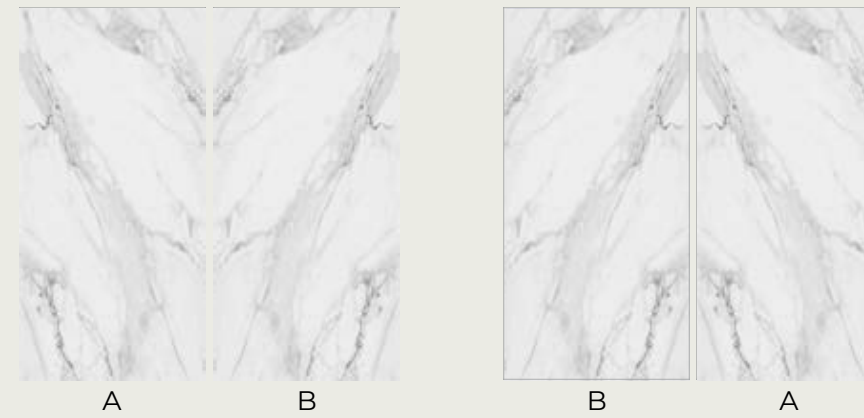

STATUARIO NEBBIA (240 X 120CM) - BOOKMATCH