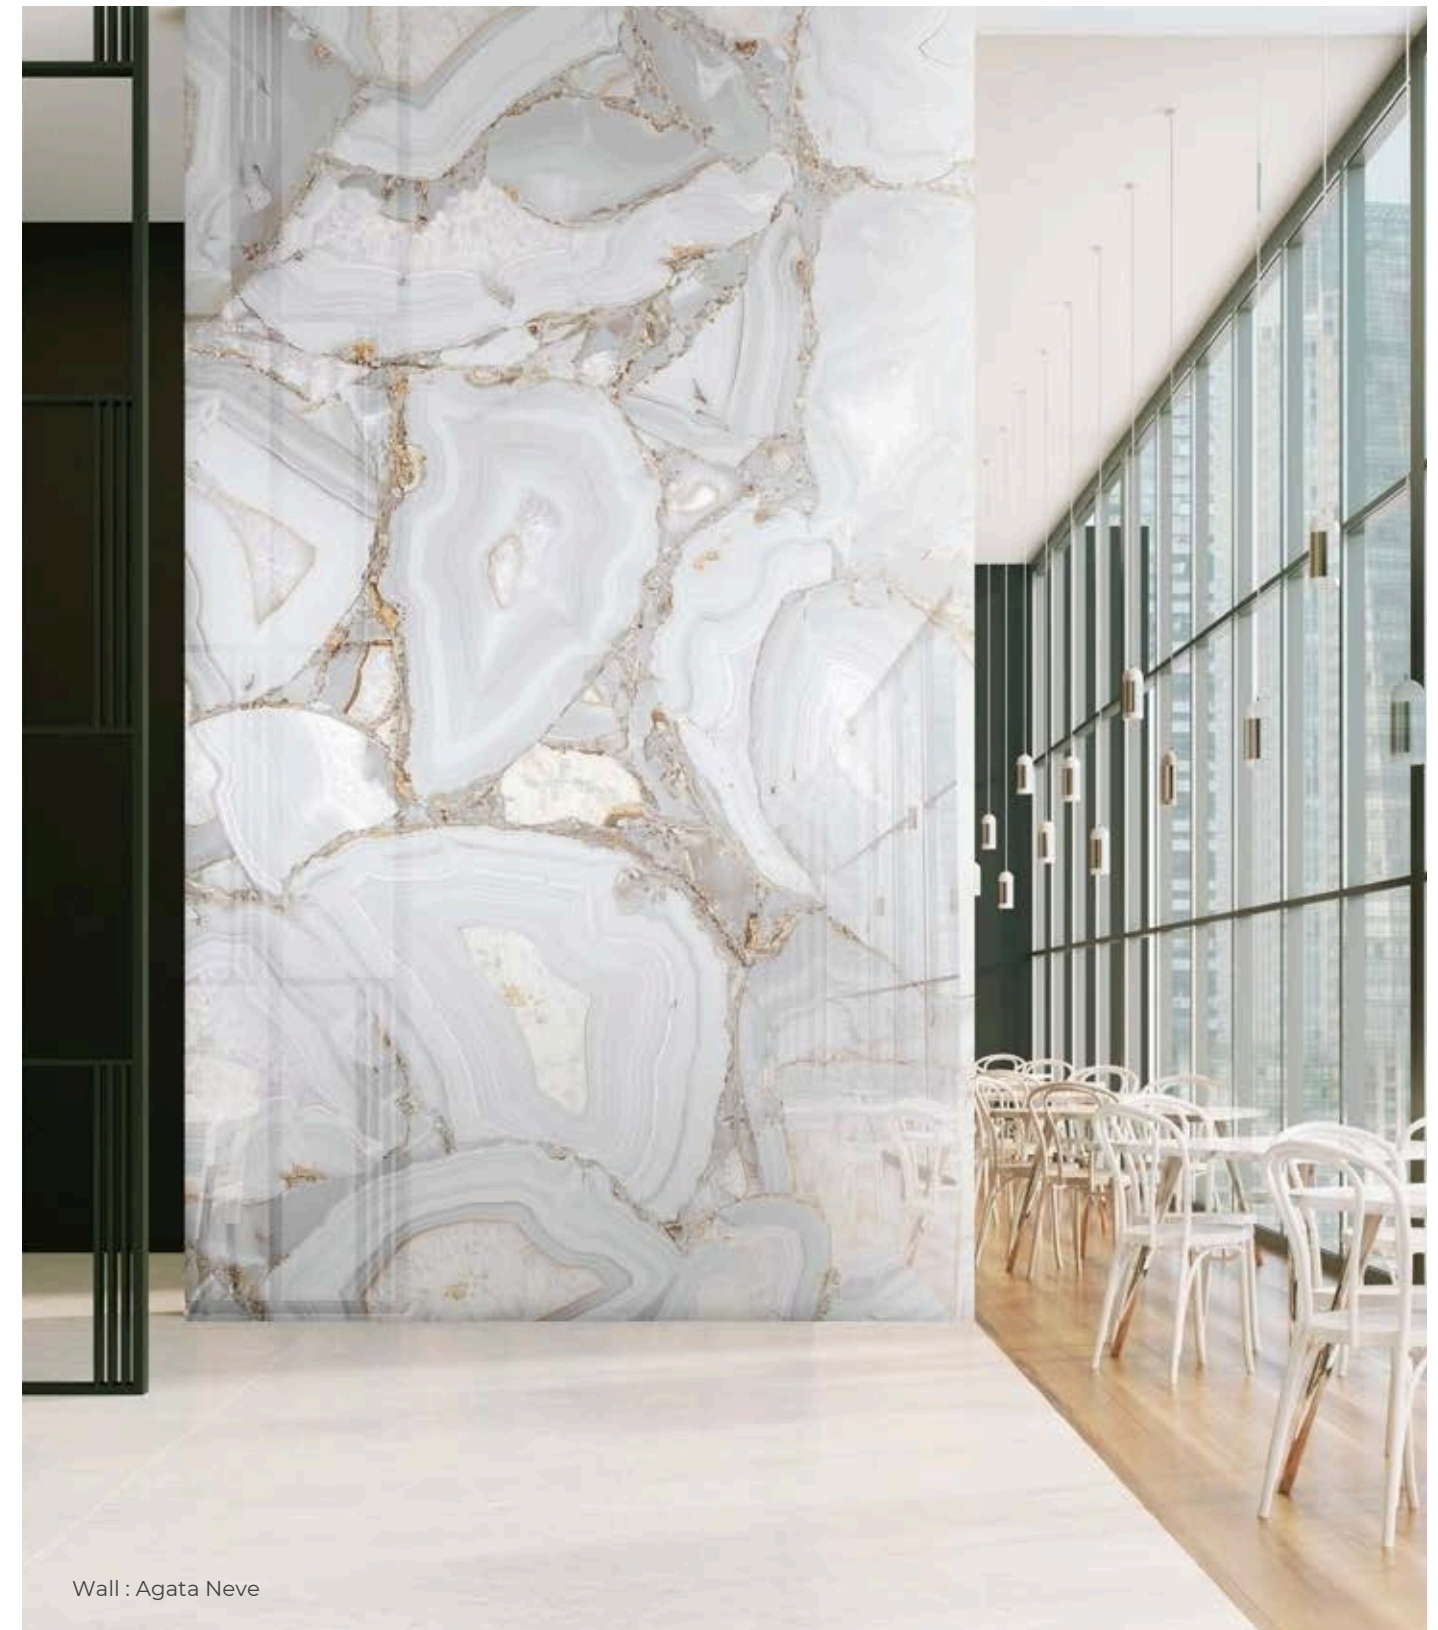

over time or when exposed to UV light, making it suitable for outdoor application.

320X160CM

PRECIOUS

COLLECTIONS

Wall : Agata Neve

EXQUISITE ALLURE

What do we consider valuable? Everyone has a unique answer, shaped by their values, beliefs, and life experiences. However, in general, anything that is beautiful and holds great value is considered precious. We draw inspiration from the beauty of precious stones to create our signature Precious look. Our designs are a true embodiment of luxury and style, crafted to bring elegance and sophistication to any occasion.