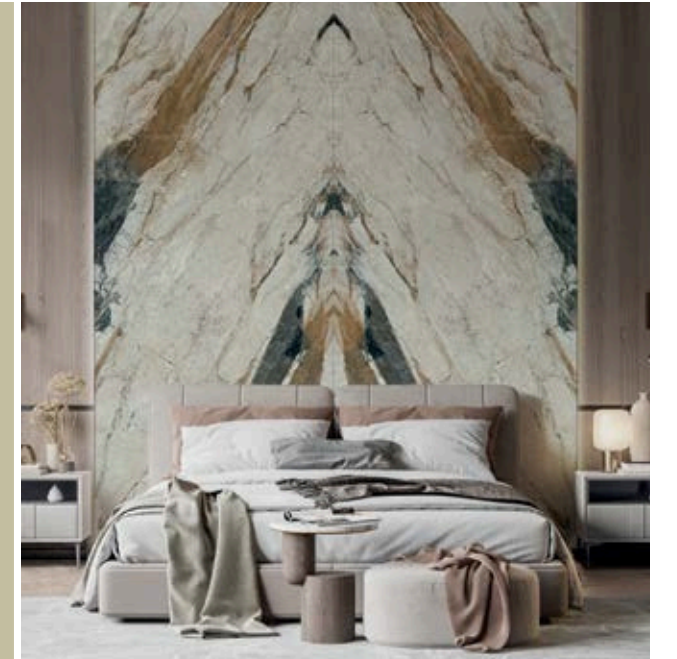

Endmatched Special Features :

EM
LOOP   360
EM
LOOP