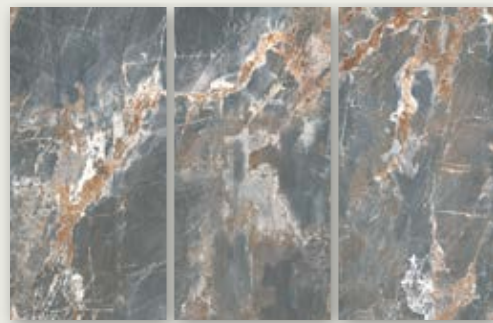

FERRO MARMO

SIZE
320X160 CM

FINISH
Luxurious Matte

THICKNESS
12MM

FEATURE
Endmatch Loop

BODY
Colored

LOOKS
Fusion

Available in : 3 Faces

Wall : Ferro Marmo